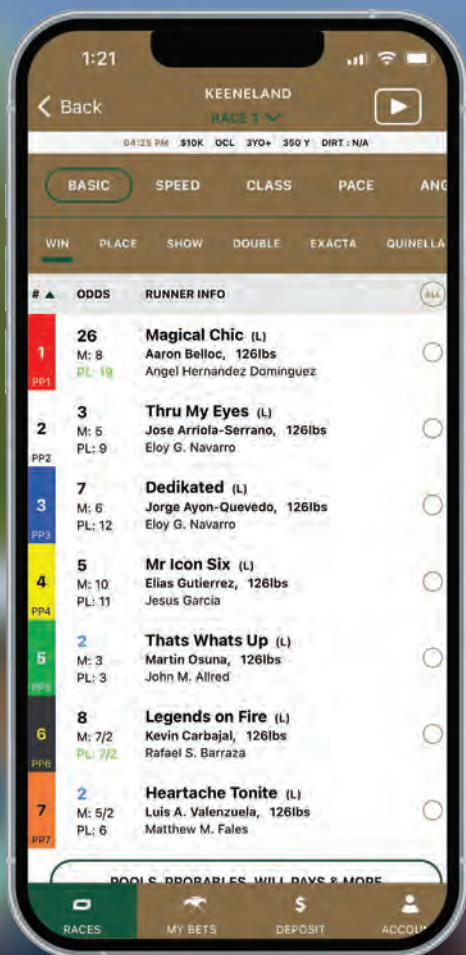

EST. 1948

KENTUCKY
Old Fashioned
EAGLE

IF YOU DRINK, DON'T DRIVE.

DECIDE TO RIDE

Anheuser-Busch | mad | Uber

SELECT

MOBILE BETTING

DOWNLOAD THE
KEENELAND SELECT APP