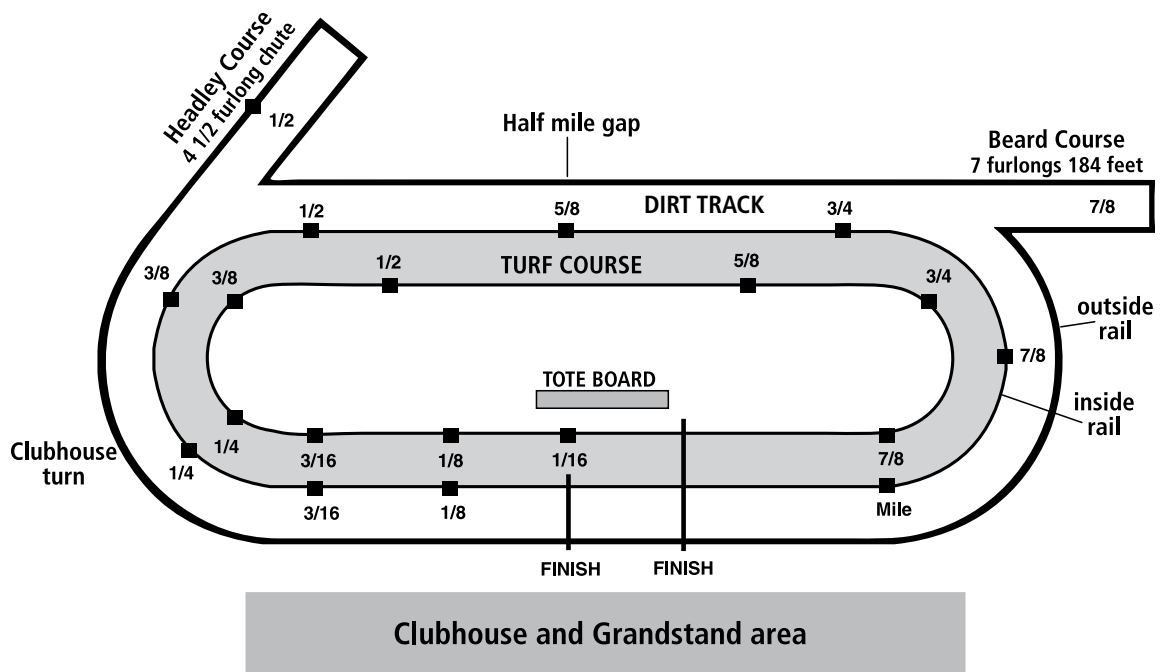

TRACK LAYOUT

This diagram shows Keeneland's mile and one-sixteenth main track and 7 1/2-furlong turf course. Red and white poles, set a quarter-mile apart, mark the course, with green and white poles dividing the quarters into eighths. The black and white poles divide the eighths into sixteenths of a mile. The poles are referred to in terms of distance from the finish.

The quarter pole, for example, is a quarter-mile from the finish line. In addition to its main finish line on the main track, Keeneland has an alternate finish line coinciding with the sixteenth pole. This alternate finish line permits the running of mile and one-sixteenth races, with the start and finish at the sixteenth pole. The finish line used in each race is marked with a large red disk.