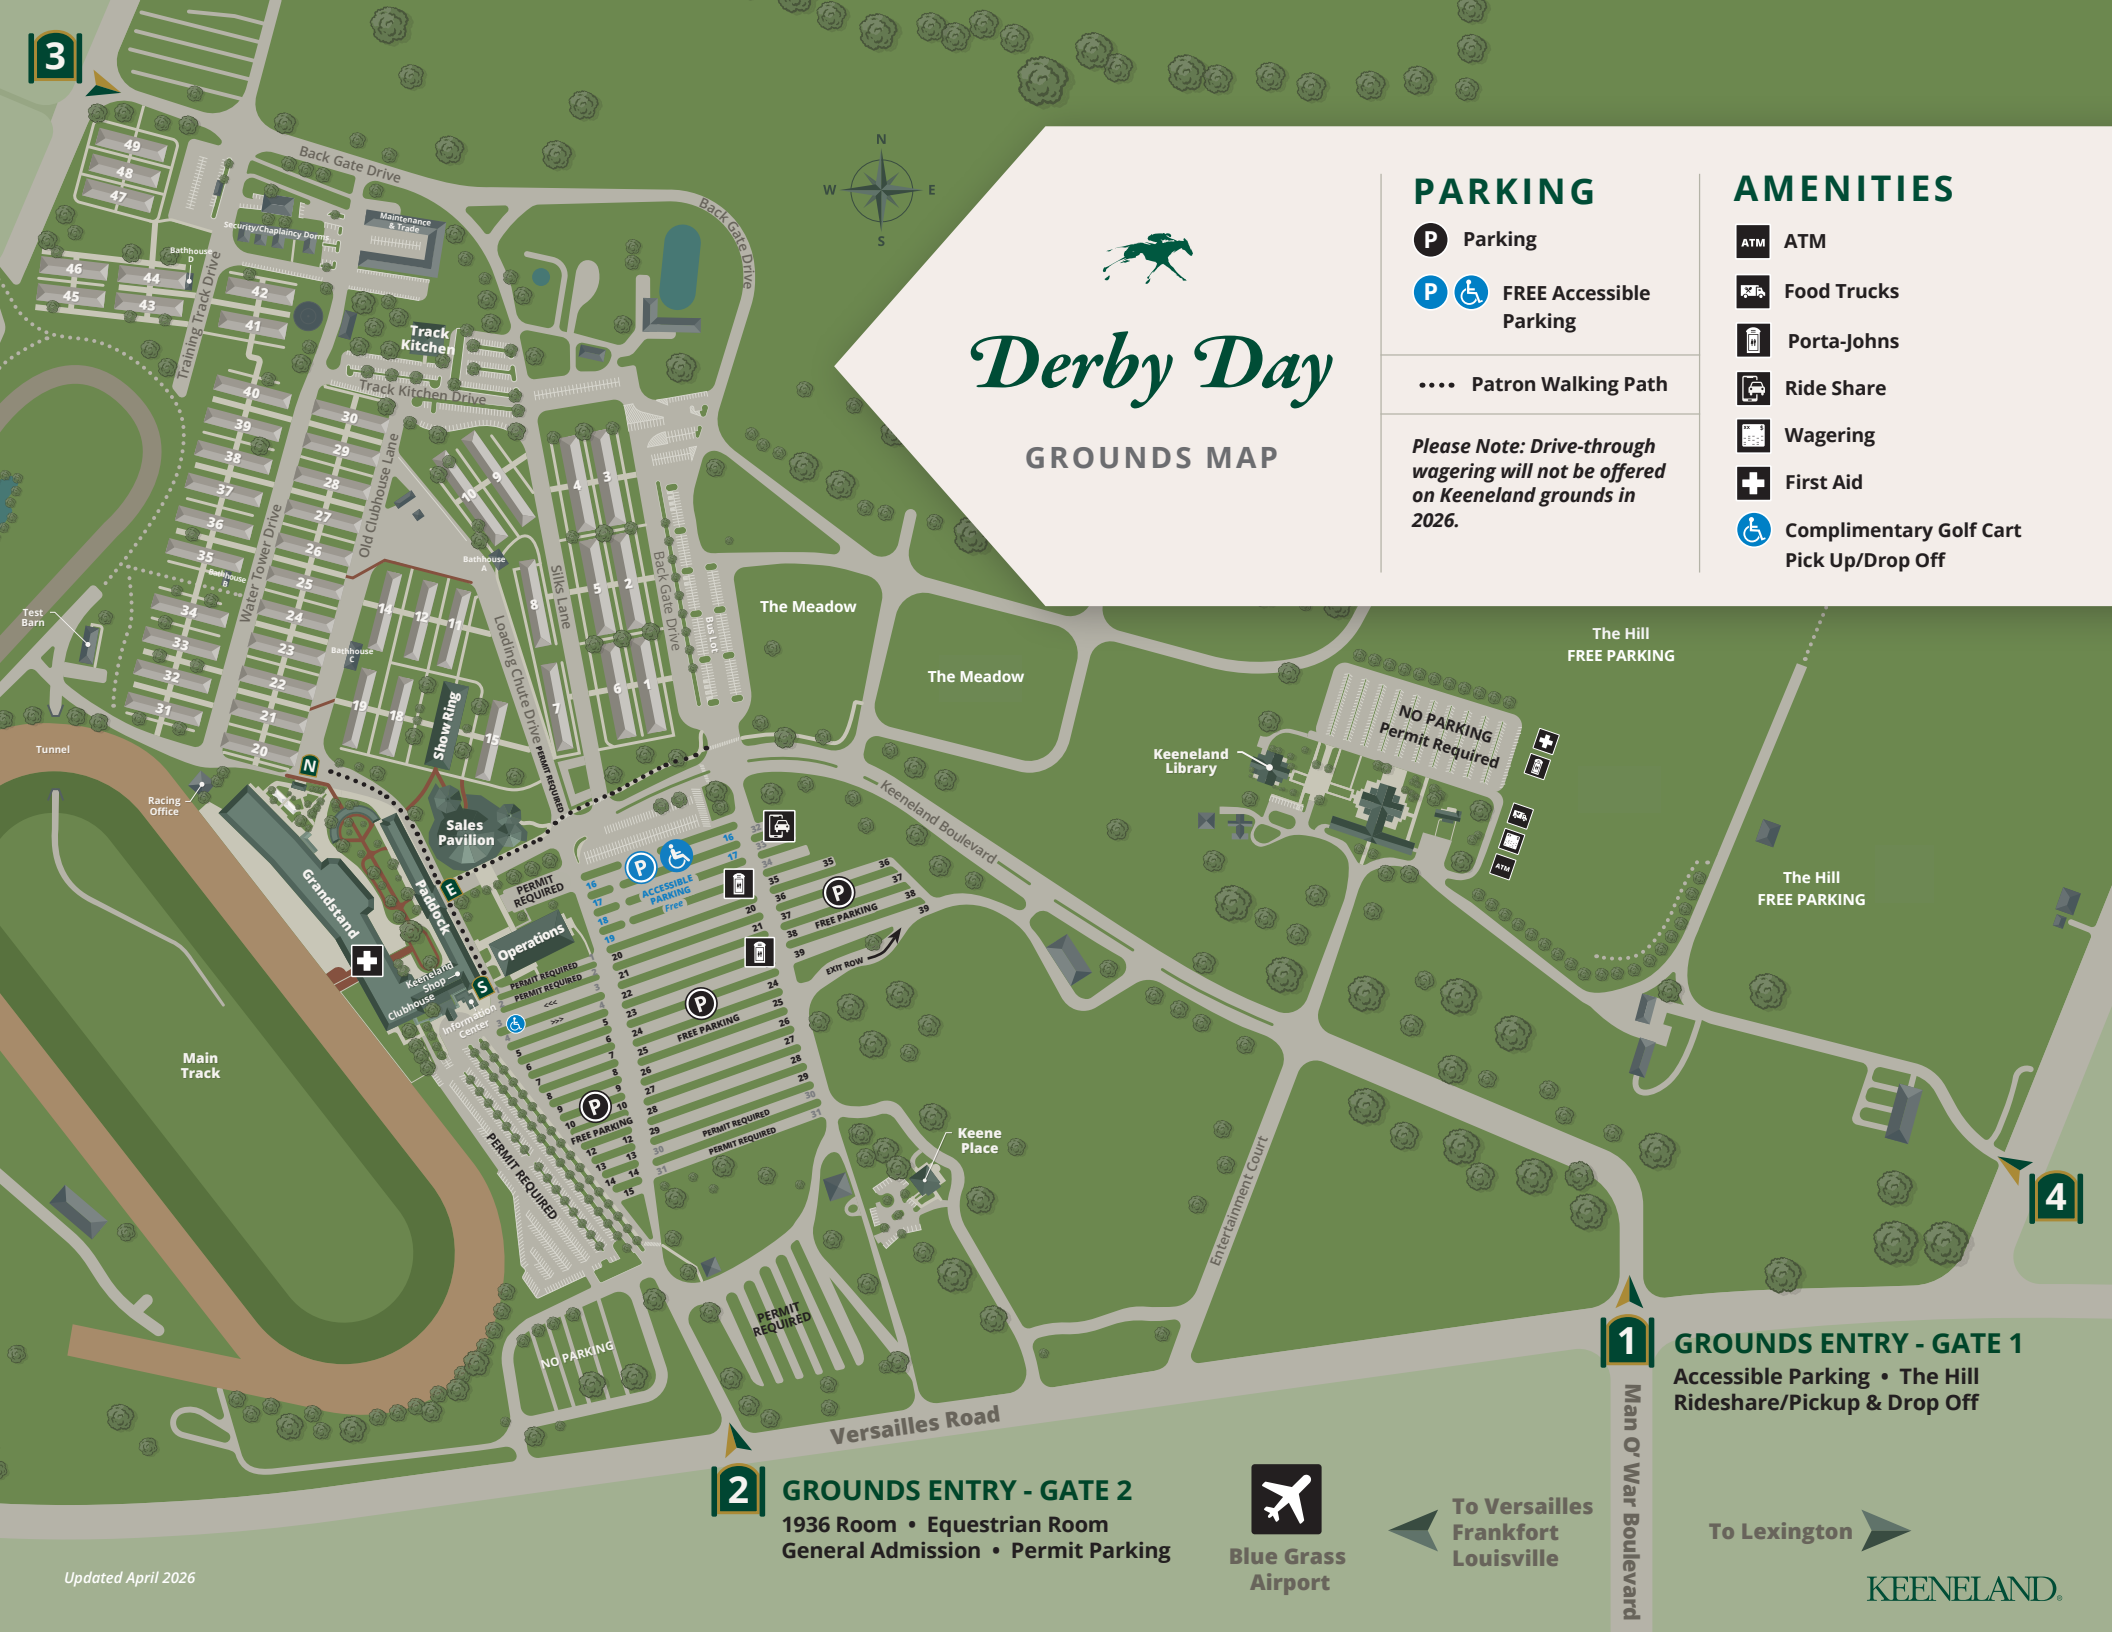

3

Derby Day

GROUNDS MAP

PARKING

P Parking

P FREE Accessible Parking

..... Patron Walking Path

Please Note: Drive-through wagering will not be offered on Keeneland grounds in 2026.

AMENITIES

ATM

Food Trucks

Porta-Johns

Ride Share

Wagering

First Aid

Complimentary Golf Cart Pick Up/Drop Off

4

1

GROUNDS ENTRY - GATE 1
Accessible Parking • The Hill Rideshare/Pickup & Drop Off

2

GROUNDS ENTRY - GATE 2
1936 Room • Equestrian Room
General Admission • Permit Parking

Blue Grass Airport

◀ To Versailles
Frankfort
Louisville

Man O' War Boulevard

▶ To Lexington