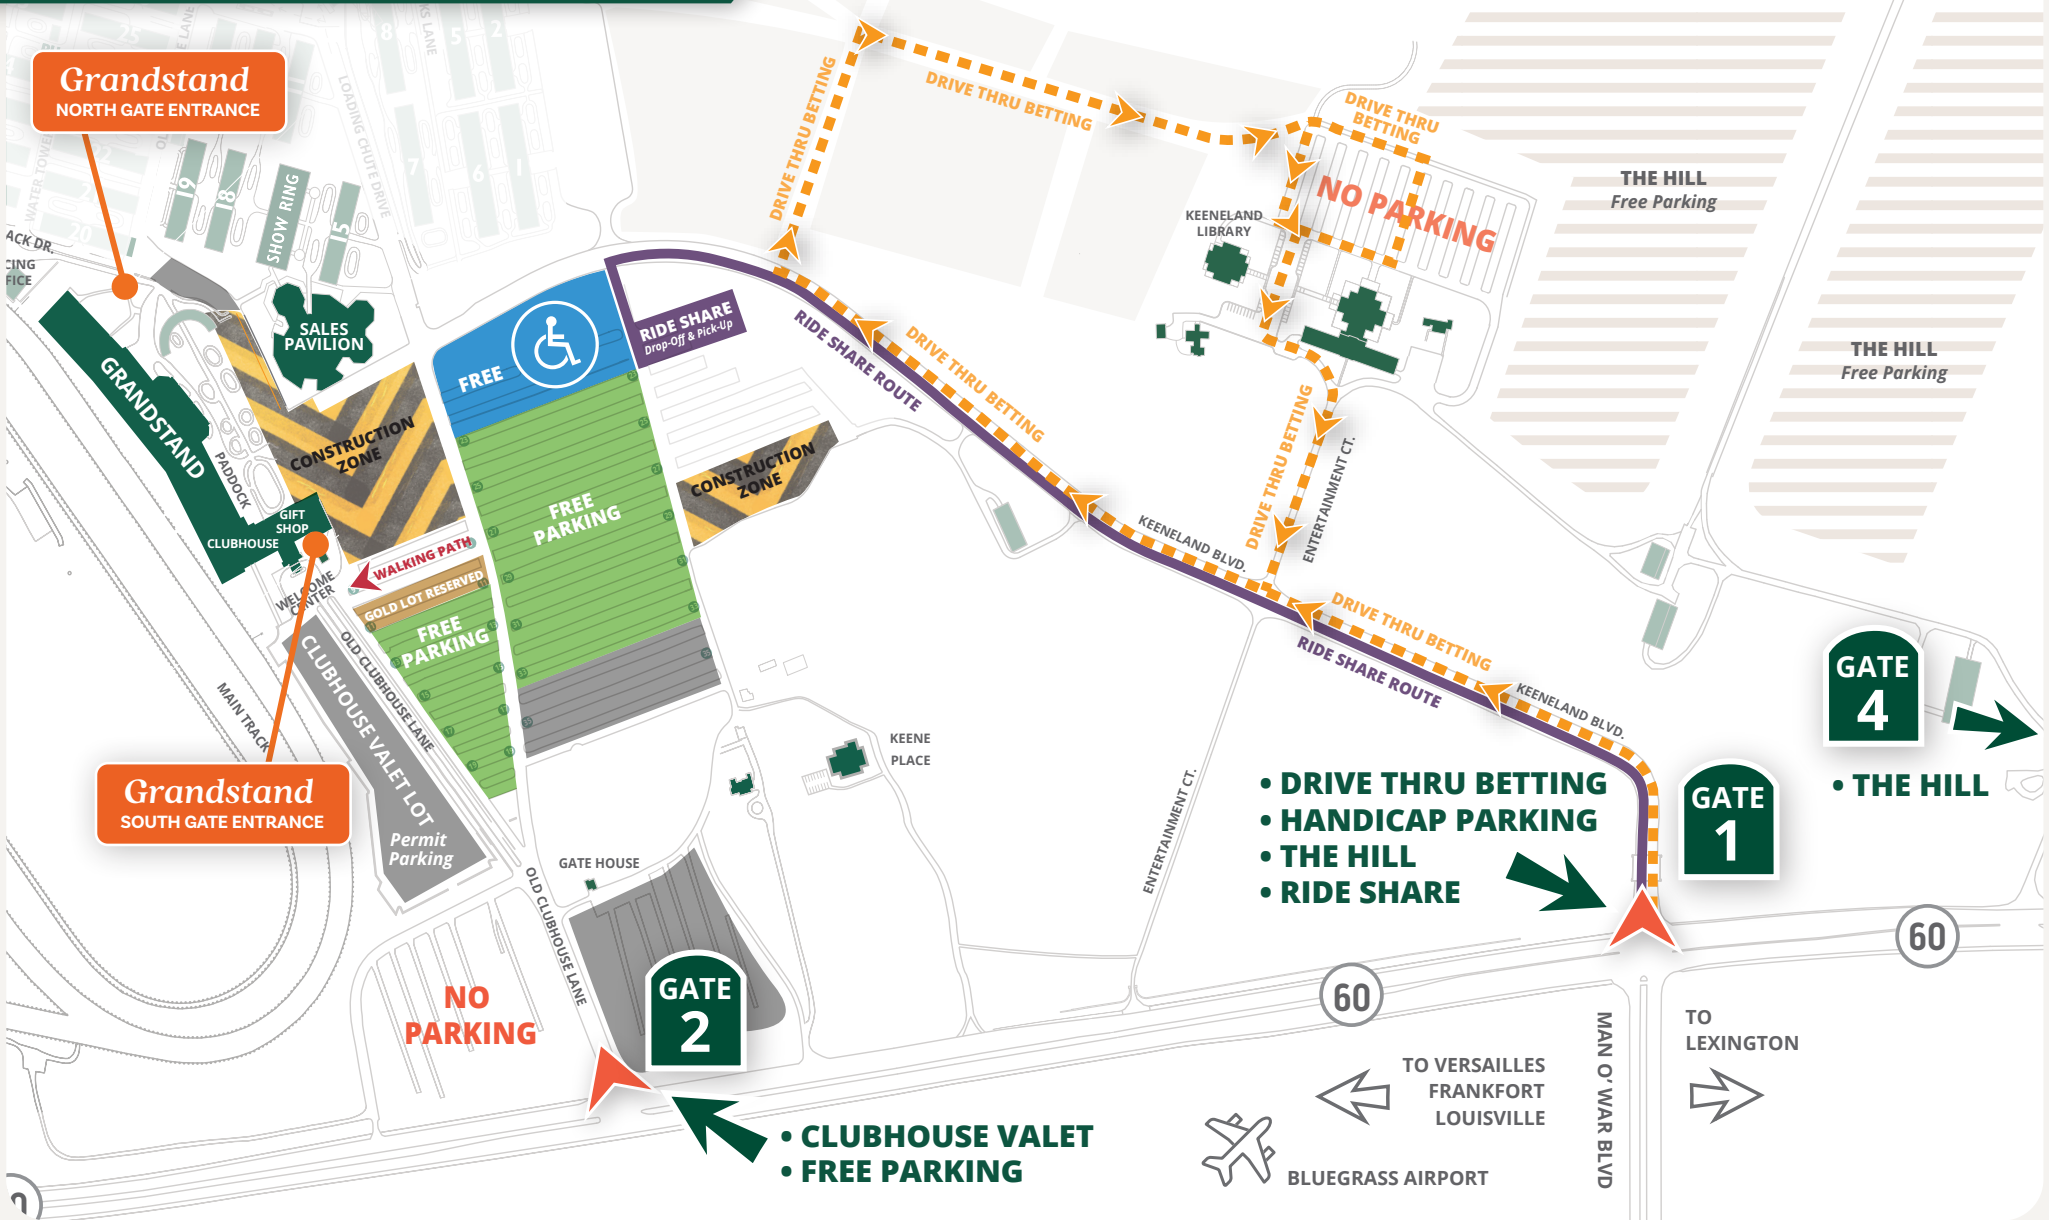

DERBY DAY

Keeneland Grounds Map

Questions?

Contact 859.254.3412 | customerservice@keeneland.com

Grandstand
NORTH GATE ENTRANCE

Grandstand
SOUTH GATE ENTRANCE

GATE 4

GATE 1

GATE 2

- DRIVE THRU BETTING
- HANDICAP PARKING
- THE HILL
- RIDE SHARE

- CLUBHOUSE VALET
- FREE PARKING

60

60

TO VERSAILLES
FRANKFORT
LOUISVILLE

TO LEXINGTON

BLUEGRASS AIRPORT

MAN O' WAR BLVD

TO LEXINGTON

THE HILL
Free Parking

THE HILL
Free Parking

FREE PARKING

WALKING PATH

GOLD LOT RESERVED

FREE PARKING

FREE PARKING

SALES PAVILION

CONSTRUCTION ZONE

GIFT SHOP

CLUBHOUSE

WELCOME CENTER

CLUBHOUSE VALET LOT

Permit Parking

OLD CLUBHOUSE LANE

MAIN TRACK

CONSTRUCTION ZONE

LOADING CHUTE DRIVE

SHOW RING

8 LANE

5 LANE

2 LANE

1 LANE

WATER TOWER

ACK DR.

ING FICE

KEENE PLACE

ENTERTAINMENT CT.

ENTERTAINMENT CT.

ENTERTAINMENT CT.

ENTERTAINMENT CT.

ENTERTAINMENT CT.

ENTERTAINMENT CT.

ENTERTAINMENT CT.