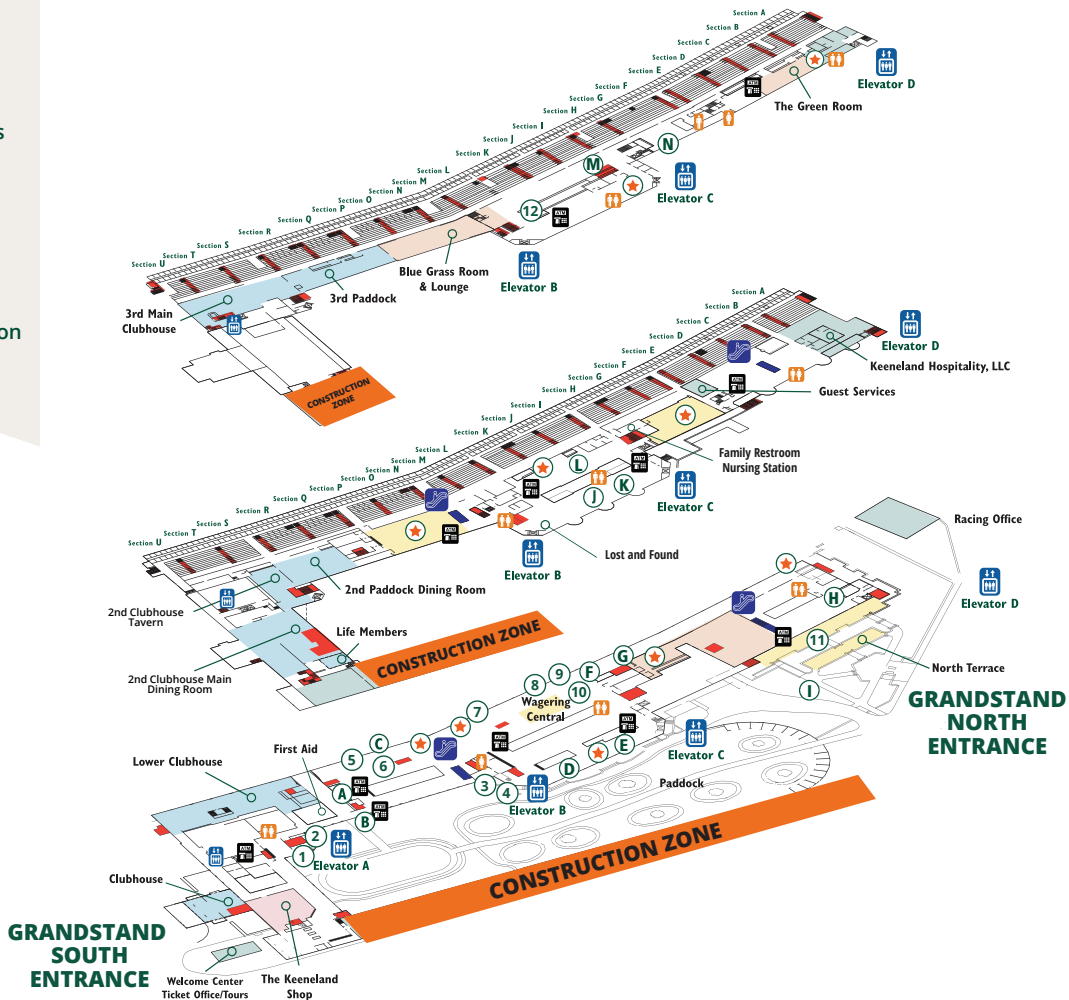

BARS & CONCESSIONS

- ATM
- Restrooms
- Stairs
- Elevator
- Escalator
- Construction Zone

3

THIRD FLOOR

2

SECOND FLOOR

1

FIRST FLOOR

1st Floor

- (A) The Starting Gate
- (B) Bread Pudding Cart
- (C) Pretzel Post
- (★) Winner's Circle Bar
- (★) Craft Beer
- (D) Keeneland BBQ
- (★) Bourbon Bar
- (E) Paddock Carvery
- (F) Draft & Dogs
- (★) Equestrian Bar
- (G) Popcorn
- (H) North Terrace Hot Chicken
- (I) Food Trucks (Friday and Saturday Only)
- (★) Clocker's Corner

1st Floor Portables

- (1) Moët Champagne & Mimosa Bar
- (2) Grey Goose Bloody Mary Cart
- (3) Bottom's Up Portable
- (4) Maker's Mark Bourbon Bar
- (5) Margarita Portable
- (6) Draft Beer Trailer
- (7) Beer Portable
- (8) Maker's Mark Bourbon Bar
- (9) Keeneland Portable
- (10) Draft Beer Trailer
- (11) North Terrace Portable

2nd Floor

- (★) Mezzanine Bar
- (J) Keeneland Grill
- (K) The Stretch
- (L) The Ice Cream Shoppe
- (★) 16th Pole Bar
- (★) Sports Bar

3rd Floor

- (M) Draft & Dogs
- (★) Alydar Bar
- (N) Keeneland Nachos
- (★) Finish Line Bar

3rd Floor Portables

- (12) Margaritas

Scan here to view menus for all bars & concessions.

Patron Survey