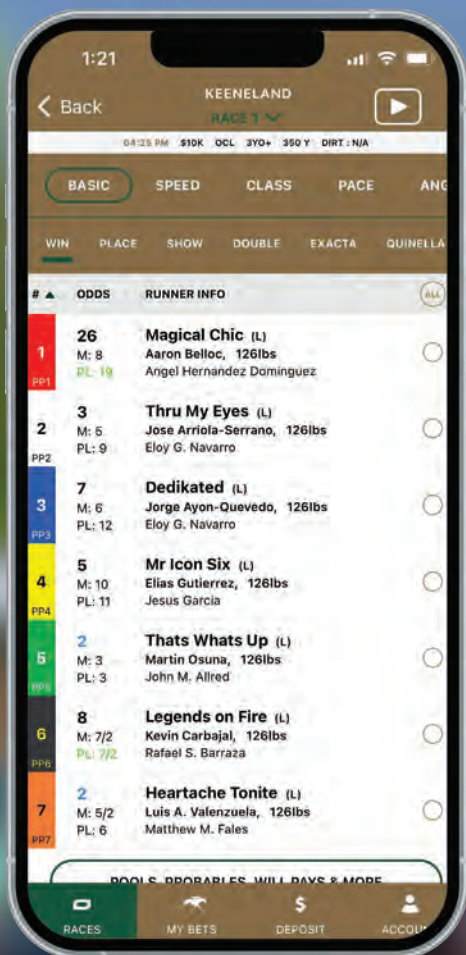

SELECT

MOBILE BETTING

DOWNLOAD THE
KEENELAND SELECT APP

Bet from Your Phone