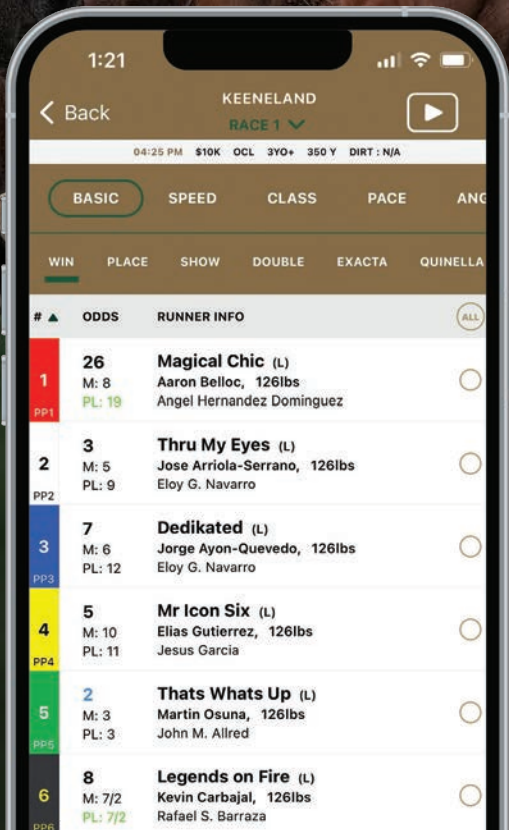

SELECT

MOBILE BETTING

Get in on the Action

Bet from your phone with Keeneland Select. Earn a special $100 back after you wager $200 on Keeneland racing. Wager a total of $300 in the first 30 days, and earn another $100 back with the standard sign-up bonus! Use code **SPRING2024** at KeenelandSelect.com or on the app.

*Other exclusions apply. Visit KeenelandSelect.com for details.