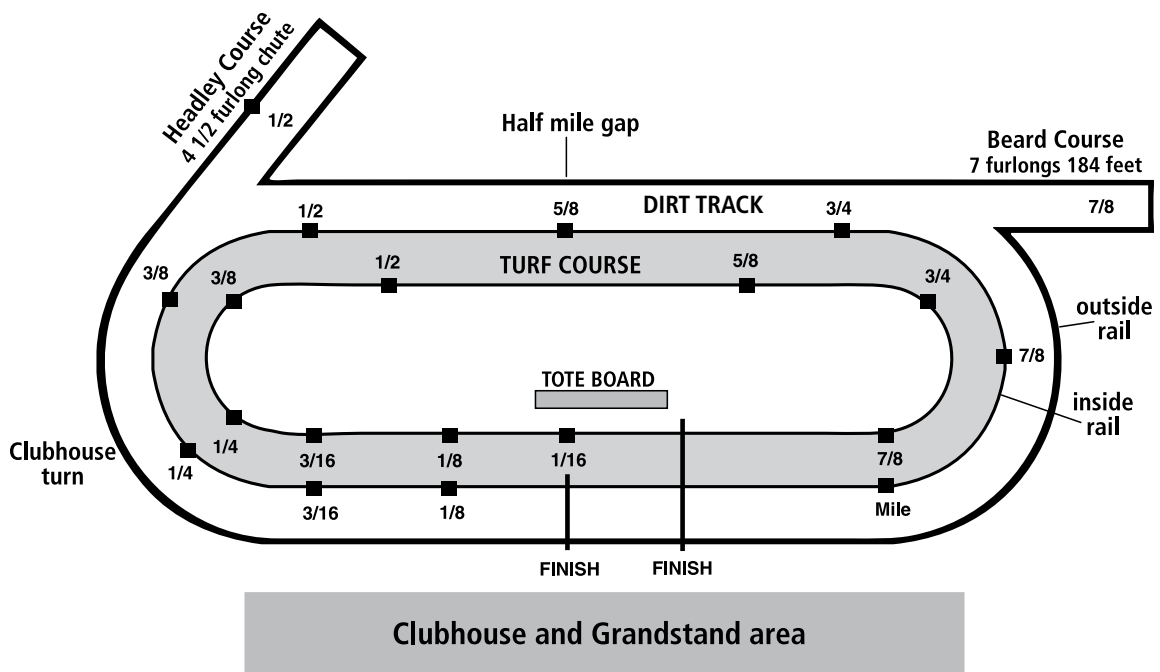

TRACK LAYOUT

This diagram shows Keeneland's mile and one-sixteenth main track and 7 1/2-furlong turf course. Red and white poles, set a quarter-mile apart, mark the course, with green and white poles dividing the quarters into eighths. The black and white poles divide the eighths into sixteenths of a mile. The poles are referred to in terms of distance from the finish.

The quarter pole, for example, is a quarter-mile from the finish line. In addition to its main finish line on the main track, Keeneland has an alternate finish line coinciding with the sixteenth pole. This alternate finish line permits the running of mile and one-sixteenth races, with the start and finish at the sixteenth pole. The finish line used in each race is marked with a large red disk.