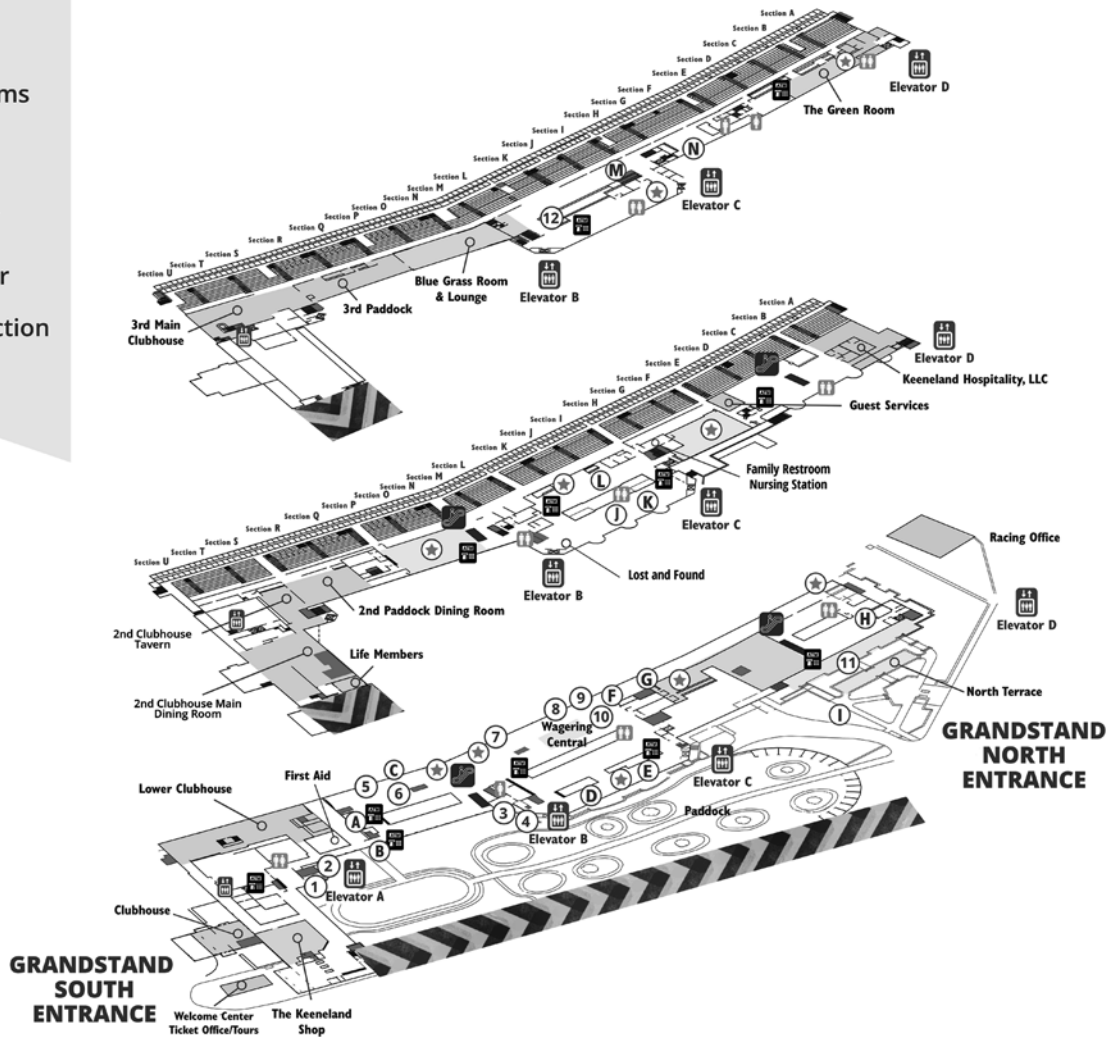

Post Time 5:16 p.m.

BARS & CONCESSIONS

-  ATM
-  Restrooms
-  Stairs
-  Elevator
-  Escalator
-  Construction Zone

3
THIRD FLOOR

2
SECOND FLOOR

1
FIRST FLOOR

1st Floor

- (A)** The Starting Gate
- (B)** Bread Pudding Cart
- (C)** Pretzel Post
- (★)** Winner's Circle Bar
- (★)** Craft Beer
- (D)** Keeneland BBQ
- (★)** Bourbon Bar
- (E)** Paddock Carvery
- (F)** Draft & Dogs
- (★)** Equestrian Bar
- (G)** Popcorn
- (H)** North Terrace Hot Chicken
- (I)** Food Trucks (Friday and Saturday Only)
- (★)** Clocker's Corner