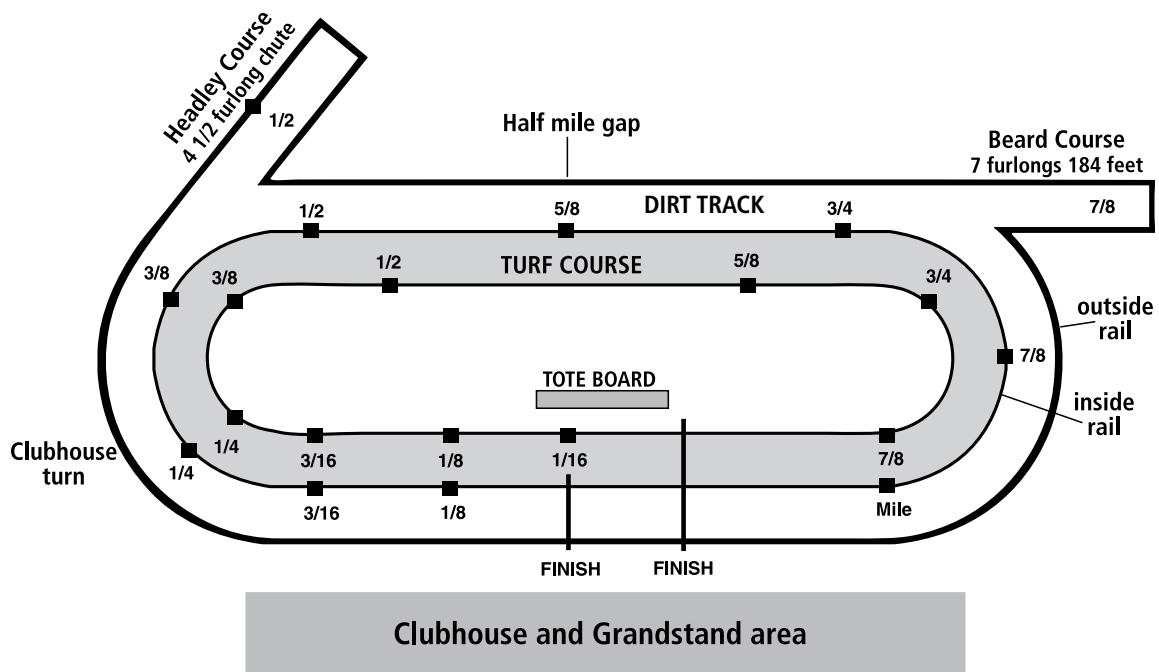

TRACK LAYOUT

This diagram shows Keeneland's mile and one-sixteenth main track and 7 1/2-furlong turf course. Red and white poles, set a quarter-mile apart, mark the course, with green and white poles dividing the quarters into eighths. The black and white poles divide the eighths into sixteenths of a mile. The poles are referred to in terms of distance from the finish.

The quarter pole, for example, is a quarter-mile from the finish line. In addition to its main finish line on the main track, Keeneland has an alternate finish line coinciding with the sixteenth pole. This alternate finish line permits the running of mile and one-sixteenth races, with the start and finish at the sixteenth pole. The finish line used in each race is marked with a large red disk.