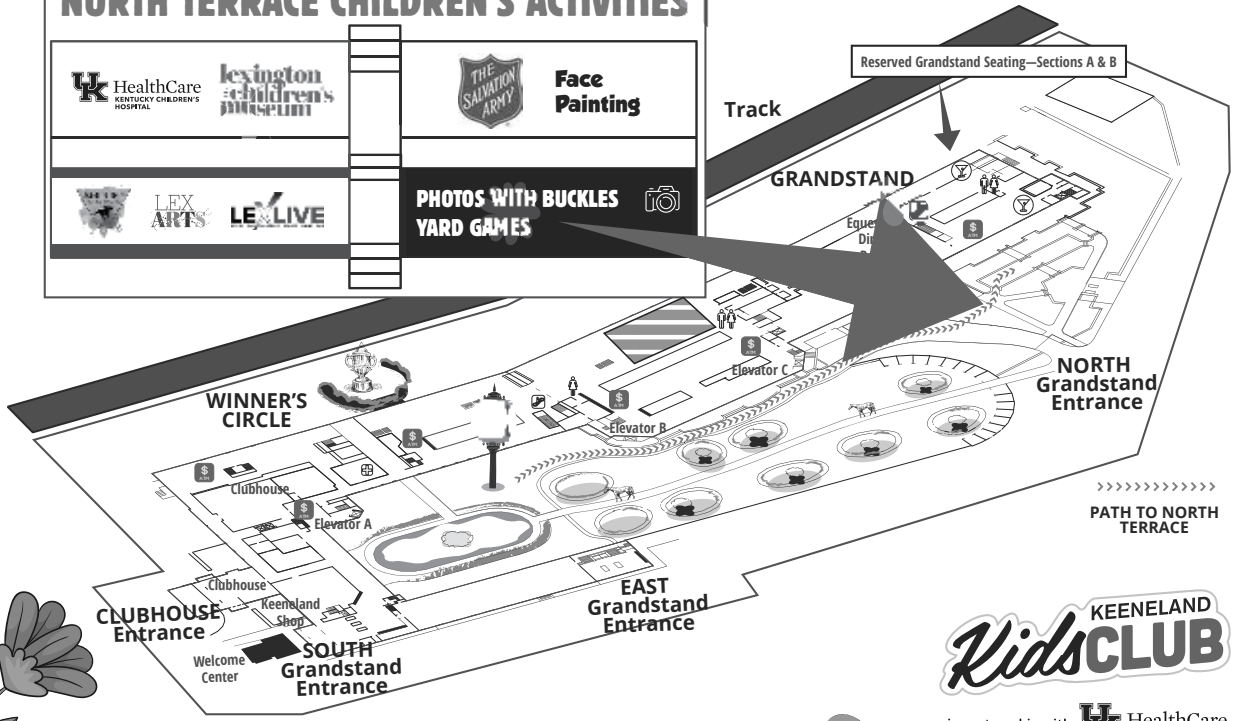

Reserved Grandstand Seating Sections A & B

Children's Activities North Terrace 11 a.m. - 3 p.m.

NORTH TERRACE CHILDREN'S ACTIVITIES

HealthCare KENTUCKY CHILDREN'S HOSPITAL	lexington children's museum	THE SALVATION ARMY	Face Painting
LEX ARTS	LEX LIVE	PHOTOS WITH BUCKLES	YARD GAMES