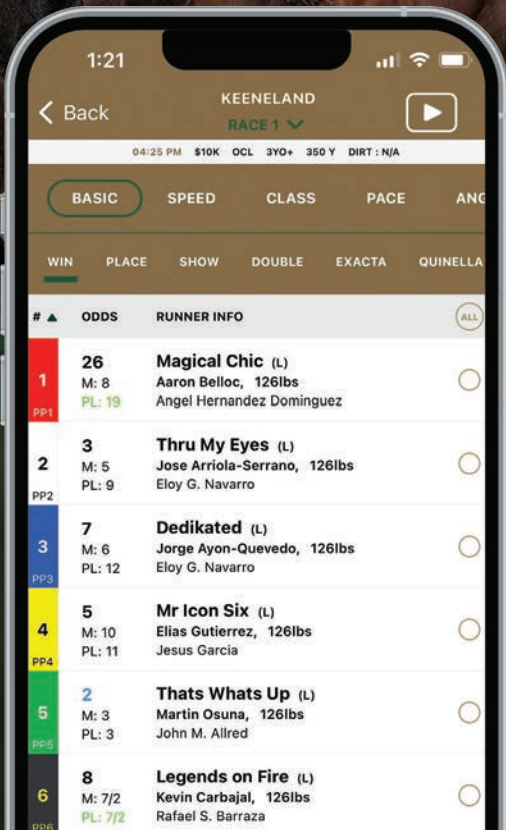

SELECT

MOBILE BETTING

Get in on the Action

Bet from your phone with Keeneland Select. Earn a special $100 back after you wager $200 on Keeneland racing. Wager a total of $300 in the first 30 days, and earn another $100 back with the standard sign-up bonus! Use code **SPRING2024** at KeenelandSelect.com or on the app.

*Other exclusions apply. Visit KeenelandSelect.com for details.