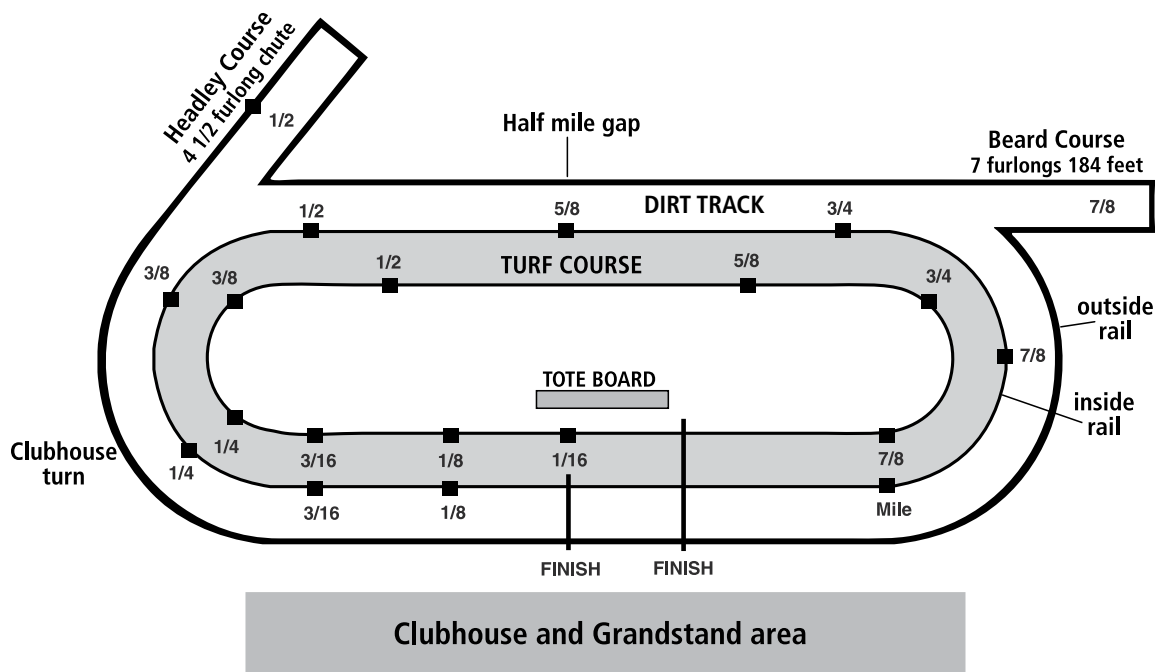

TRACK LAYOUT

This diagram shows Keeneland's mile and one-sixteenth main track and 7 1/2-furlong turf course. Red and white poles, set a quarter-mile apart, mark the course, with green and white poles dividing the quarters into eighths. The black and white poles divide the eighths into sixteenths of a mile. The poles are referred to in terms of distance from the finish.

The quarter pole, for example, is a quarter-mile from the finish line. In addition to its main finish line on the main track, Keeneland has an alternate finish line coinciding with the sixteenth pole. This alternate finish line permits the running of mile and one-sixteenth races, with the start and finish at the sixteenth pole. The finish line used in each race is marked with a large red disk.