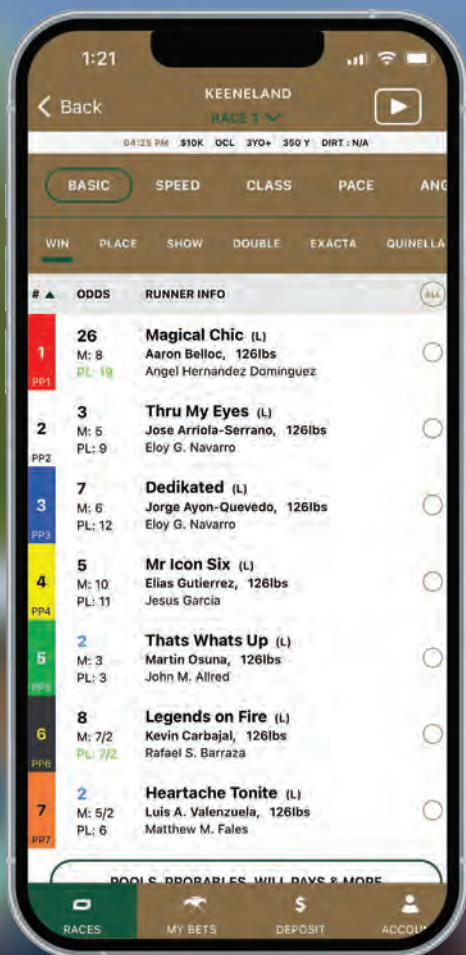

BUD LIGHT®

Responsibility has its rewards.®

EST. 1948
KENTUCKY
Old Fashioned
EAGLE

IF YOU DRINK, DON'T DRIVE.

DECIDE TO RIDE

Anheuser-Busch | mad | Uber

SELECT

MOBILE BETTING