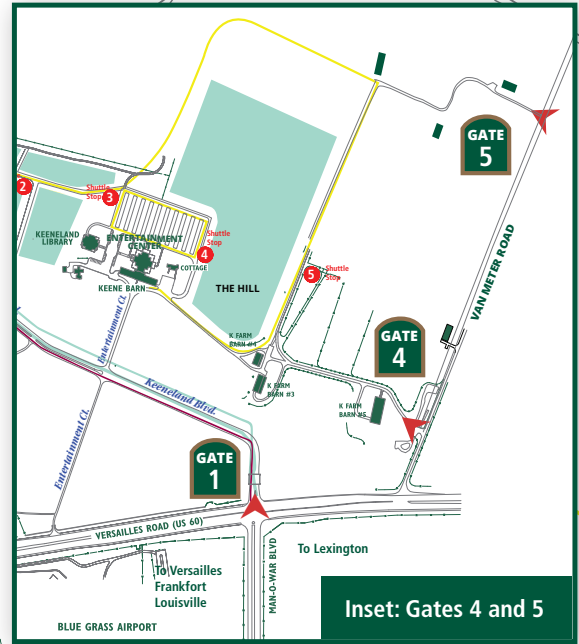

**LEGEND**

- Shuttle Stops
- Public Parking
- Permit Parking
- Bus/RV Uber Taxi

**Inset: Gates 4 and 5**