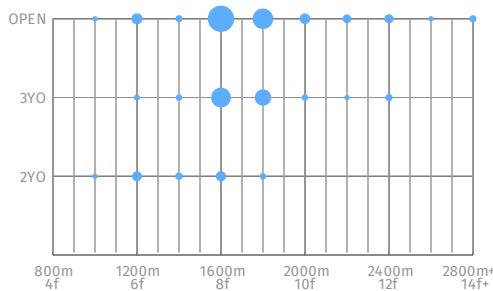

Lookin At Lucky x Ain't No Tellin'

RATING
Good

FARM
Coolmore - Ashford

FEE
USD 20,000

THIS IS A 20/20 MATCH
20/20

STALLION
Lookin At Lucky

LOCATION
Kentucky, USA

Aptitude Profile