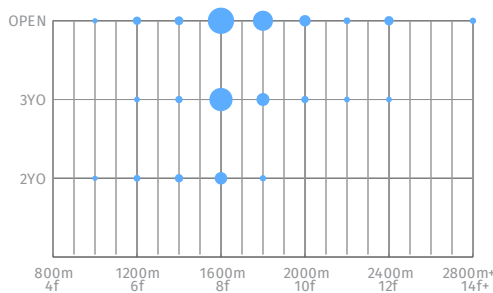

Mitole x Ain't No Tellin'

RATING
Good

FARM
-

FEE
USD 15,000

THIS IS A 20/20 MATCH

20/20

STALLION
Mitole

LOCATION
Kentucky, USA

Aptitude Profile

Impact Profile

	Mitole	Eskendereya	Giant's Causeway	Indian Charlie	Lady Diplomat
Dynaformer	X	X	0.5	1.5	X
Roberto	X	1.4	0.2	1.1	X
Miswaki	X	X	1.4	1.4	X
Hangin Round	X	X	X	X	X

Stallion Match Graded Stakes Winners with similar patterns

HORSE NAME	G1	G2	G3	E	CSI
Irish Mission F	0	0	3	0	31
Feathered F	0	0	1	15	24
My Typhoon F	1	3	2	0	22
Brody's Cause M	2	0	0	0	21
Carriage Trail F	1	0	1	0	18
Indian Firewater M	0	1	0	7	18
Wishing Gate F	0	1	1	10	18
Mongolian Groom M	1	0	0	15	17
Shamardal M	4	1	0	0	15
Giant Oak M	2	0	0	0	15
Take Charge Brandi F	2	0	1	0	15
Maids Causeway F	1	1	1	0	15
Frost Giant M	1	0	2	0	15
Red Giant M	1	2	0	0	15
Swift Temper F	1	1	2	0	15
Internallyflawless F	1	0	0	0	15
Rite Of Passage M	1	0	1	7	15
Kung Fu Mambo M	1	0	0	0	15
Blueridge Mountain F	1	1	0	0	15
Imagining M	1	1	1	0	15
Naissance Royale F	0	3	1	0	15
Diamond Omi F	0	1	0	0	15

Mitole

Ain't No Tel...

Eskendereya

Giant's Caus...

Aldebaran Light

Indian Charlie

Indian Miss

Glacken's Gal

Roberto

Dynaformer

Andover Way

Miswaki

Misty Mission

Hangin On A ...

Storm Cat

Storm Bird

Terlingua

Mariah's Storm

Rahy

Immense

Seattle Slew

Bold Reasoning

My Charmer

Altair

Alydar

Stellar Odyssey

In Excess

Siberian Exp...

Kantado

Indian Charlie

Leo Castelli

Political Pa...

Soviet Sojourn

Two Punch

Majesty's Crown

Smoke Glacken

Silver Deputy

Lady Diplomat

Mercedes Miss

Hail To Reason

Turn-To

Nothirdchance

Bramalea

Nashua

Rarelea

His Majesty

Ribot

Flower Bowl

On The Trail

Olympia

Golden Trail

Mr. Prospector

Raise A Native

Gold Digger

Miswaki

Buckpasser

Hopespringse...

Rose Bower

Vice Regent

Northern Dancer

Hangin Round

Victoria Regina

Stage Door J...

Auburn's Pride