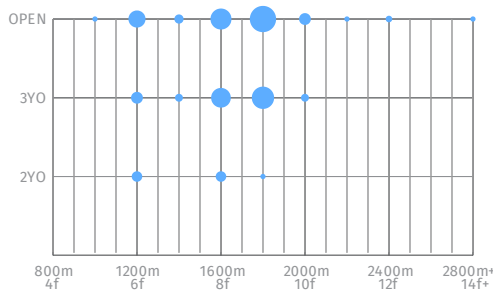

Connect x Dark Mission

RATING
Good

FARM
Lane's End

FEE
USD 15,000

STALLION
Connect

LOCATION
Kentucky, USA

Aptitude Profile