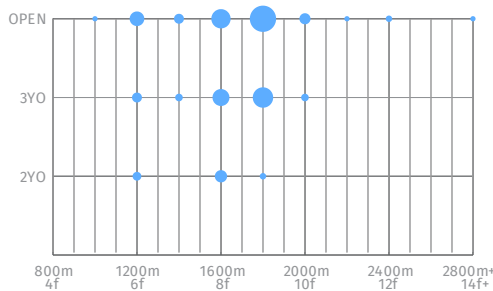

Exaggerator x Dark Mission

RATING
Excellent

FARM
Winstar

FEE
USD 15,000

STALLION
Exaggerator

LOCATION
Kentucky, USA

Aptitude Profile