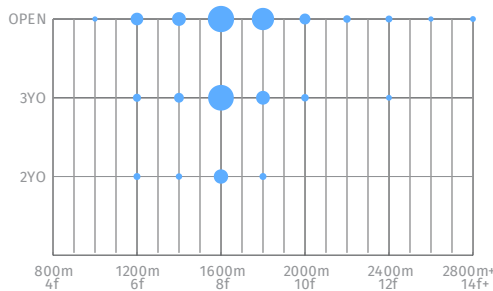

Aptitude Profile

Impact Profile

	West Coast	Flatter	A.p. Indy	Honour And Glory	Forest Princess
Medaglia D'oro	X	X	2	X	X
El Prado	X	X	1.7	X	X
Miswaki	X	X	0.1	X	X
Hangin Round	X	X	X	X	X

Stallion Match Graded Stakes Winners with similar patterns