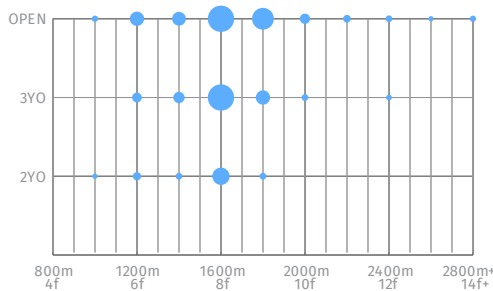

Aptitude Profile

Impact Profile

	Mineshaft	A.p. Indy	Seattle Slew	Mr. Prospector	The Garden Club
Medaglia D'oro	X	2	0.8	0.9	X
El Prado	X	1.7	1	0.8	X
Miswaki		1.2	0.2	0.1	0.9
Hangin Round	X	X	0	0.2	X

Stallion Match Graded Stakes Winners with similar patterns