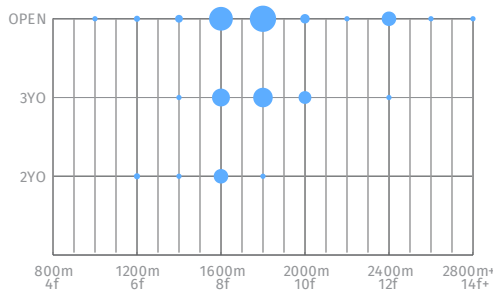

Oscar Performance x Dark Mission

RATING
Excellent

FARM
Mill Ridge

FEE
USD 15,000

STALLION
Oscar Performance

LOCATION
Kentucky, USA

Aptitude Profile