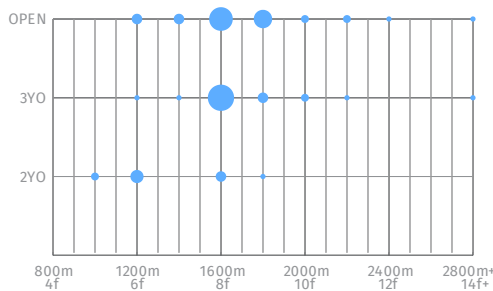

American Pharoah x Dark Mission

RATING
Good

FARM
Coolmore - Ashford

FEE
USD 100,000

STALLION
American Pharoah

LOCATION
Kentucky, USA

Aptitude Profile