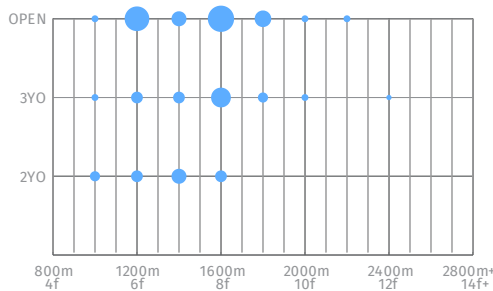

Mendelssohn x Dark Mission

RATING
Excellent

FARM
Coolmore - Ashford

FEE
USD 35,000

THIS IS A 20/20 MATCH

20/20

STALLION
Mendelssohn

LOCATION
Kentucky, USA

Aptitude Profile

Impact Profile

	Mendelssohn	Scat Daddy	Johannesburg	Tricky Creek	One Last Bird
Medaglia D'oro	X	X	X	X	X
El Prado	X	4.1	3.5	X	X
Miswaki	X	0	0.4	X	X
Hangin Round	X	X	X	X	X

Stallion Match Graded Stakes Winners with similar patterns

HORSE NAME	G1	G2	G3	E	CSI
Stefer F	0	0	1	0	22
River Seven M	0	0	2	0	21
Nickname F	1	0	0	7	15
Mr Melody M	1	0	1	0	15
Teuflesberg M	0	1	0	0	15
Hamoodly M	0	1	0	0	15
Rabatash M	0	0	1	0	15
Baroness Thatcher F	0	0	1	0	15
Eaton's Gift M	0	2	0	0	15
African Skies F	0	0	1	0	15
Hudson Steele M	0	1	0	0	15
Ntini M	0	0	1	0	15
Handsome Mike M	0	2	0	0	15
Dice Flavor M	0	1	1	0	15
Flameaway M	0	0	1	0	15
Seahenge M	0	1	0	0	15
Strapping Groom M	1	0	1	0	14
La Traviata F	0	0	1	0	14
Azar M	0	1	0	3	14
Strike Power M	0	1	0	15	12
Rock Fall M	2	1	0	15	11
Madame Cactus F	0	1	0	7	11

Stallion Match visualization showing connections between Mendelssohn and Dark Mission to various stallions and their offspring.

- **Mendelssohn**
  - Scat Daddy
    - Johannesburg
      - Hennessy
        - Storm Cat
        - Island Kitty
        - Ogygian
        - Yarn
      - Myth
        - Raise A Native
        - Gold Digger
        - Nijinsky
        - Personable Lady
      - Mr. Prospector
        - Icecapade
        - Kankakee Miss
        - His Majesty
        - Far Beyond
      - Likeable Style
        - Hail To Reason
        - Bebopper
        - One For All
        - Last Bird
      - Clever Trick
        - Northern Dancer
        - Fairy Bridge
        - Sir Ivor
        - Cap And Bells
      - Battle Creek...
        - Damascus
        - Court Circuit
        - Silent Screen
        - Society Singer
      - Stop The Music
        - Raise A Native
        - Gold Digger
        - Buckpasser
        - Rose Bower
      - One Last Bird
        - Northern Dancer
        - Victoria Regina
        - Stage Door J...
        - Auburn's Pride
      - Sadler's Wells
        - Victoria Regina
        - Stage Door J...
        - Auburn's Pride
      - Lady Capulet
        - Stage Door J...
        - Auburn's Pride
      - Bailjumper
        - Auburn's Pride
      - Dubbed In
        - Auburn's Pride
    - Tricky Creek
      - Crystal Lady
        - Mr. Prospector
        - Hopespringse...
        - Vice Regent
      - El Prado
        - Mr. Prospector
        - Hopespringse...
        - Vice Regent
      - Medaglia D'oro
        - Mr. Prospector
        - Hopespringse...
        - Vice Regent
      - Cappucino Bay
        - Mr. Prospector
        - Hopespringse...
        - Vice Regent
      - Miswaki
        - Mr. Prospector
        - Hopespringse...
        - Vice Regent
      - Hangin On A ...
        - Mr. Prospector
        - Hopespringse...
        - Vice Regent
    - Leslie's Lady
      - Crystal Lady
        - Mr. Prospector
        - Hopespringse...
        - Vice Regent
      - El Prado
        - Mr. Prospector
        - Hopespringse...
        - Vice Regent
      - Medaglia D'oro
        - Mr. Prospector
        - Hopespringse...
        - Vice Regent
      - Cappucino Bay
        - Mr. Prospector
        - Hopespringse...
        - Vice Regent
      - Miswaki
        - Mr. Prospector
        - Hopespringse...
        - Vice Regent
      - Hangin On A ...
        - Mr. Prospector
        - Hopespringse...
        - Vice Regent
  - Love Style
    - Crystal Lady
      - Mr. Prospector
      - Hopespringse...
      - Vice Regent
    - El Prado
      - Mr. Prospector
      - Hopespringse...
      - Vice Regent
    - Medaglia D'oro
      - Mr. Prospector
      - Hopespringse...
      - Vice Regent
    - Cappucino Bay
      - Mr. Prospector
      - Hopespringse...
      - Vice Regent
    - Miswaki
      - Mr. Prospector
      - Hopespringse...
      - Vice Regent
    - Hangin On A ...
      - Mr. Prospector
      - Hopespringse...
      - Vice Regent