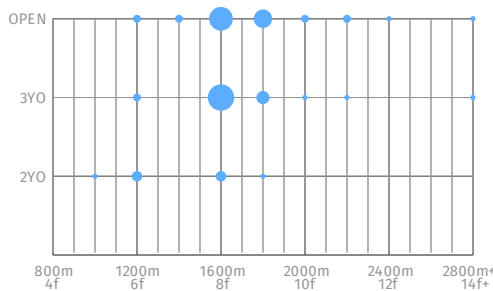

Cairo Prince x Dark Mission

RATING
Excellent

FARM
-

FEE
USD 15,000

STALLION
Cairo Prince

LOCATION
Kentucky, USA

Aptitude Profile

Impact Profile