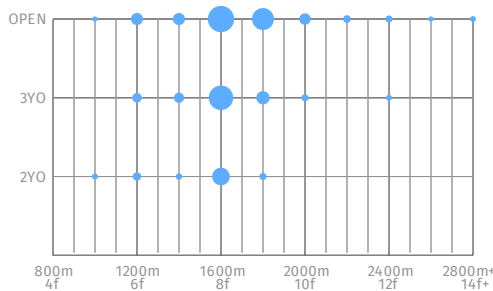

Aptitude Profile

Impact Profile

	Honor A. P.	Honor Code	A.p. Indy	Wild Rush	Huggle Duggle
Medaglia D'oro	X	X	2	X	X
El Prado	X	X	1.7	X	X
Miswaki	X	X	0.1	X	X
Hangin Round	X	X	X	X	X

Stallion Match Graded Stakes Winners with similar patterns