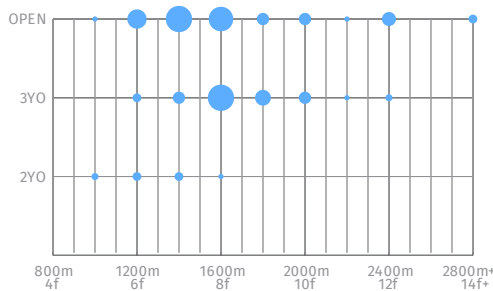

Street Boss x Dark Mission

RATING
Good

FARM
Darley - Usa

FEE
USD 20,000

STALLION
Street Boss

LOCATION
Kentucky, USA

Aptitude Profile

Impact Profile

	Street Boss	Street Cry	Machiavellian	Ogygian	Fruhlingstag
Medaglia D'oro	X	7.7	6.4	X	X
El Prado	X	2.4	1.5	2.4	X
Miswaki	X	0.8	0.7	0	X
Hangin Round	X	X	X	X	X

Stallion Match Graded Stakes Winners with simiar patterns

HORSE NAME	G1	G2	G3	E	CSI
Whobegotyou M	2	6	0	0	18
Saamidd M	0	1	0	0	18
Ambience F	0	1	0	0	18
Storming Home M	3	1	0	0	15
Tie Black F	1	0	0	0	15
Marietta F	0	0	2	0	15
Shakis M	0	2	0	0	15
Predatory Pricer M	0	1	1	0	15
Eight Street M	0	1	1	0	15
Sea Lord M	0	1	0	0	15
Princess Highway F	0	1	1	0	15
Qewy M	0	0	2	0	15
Scarlet Billows F	0	0	1	31	15
Hence M	0	0	2	31	15
Social Paranoia M	0	0	2	31	15
Danza M	1	0	0	34	14
Stay With Me F	1	0	0	3	14
Witchcraft F	0	0	2	0	14
Stefer F	0	0	1	7	12
River Seven M	0	0	2	7	12
Ocho Ocho Ocho M	0	0	1	18	12
Intergalactic F	0	1	0	0	12

Street Boss

- Machiavellian
  - Mr. Prospector
    - Raise A Native
    - Gold Digger
    - Halo
  - Coup De Folie
    - Raise The St...
    - Petingo
  - Troy
    - La Milo
  - Helen Street
    - Riverman
    - Boulevard
  - Waterway
    - Sword Dancer
  - Damascus
    - Kerala
    - Francis S.
    - Grand Splendor
  - Gonfalon
    - Red God
  - Blushing Groom
    - Runaway Bride
  - Fruhlingstag
    - Orsini
    - Revada
  - Sadler's Wells
    - Northern Dancer
    - Fairy Bridge
  - El Prado
    - Sir Ivor
  - Lady Capulet
    - Cap And Bells
  - Bailjumper
    - Damascus
    - Court Circuit
  - Cappucino Bay
    - Silent Screen
  - Dubbed In
    - Society Singer
  - Mr. Prospector
    - Raise A Native
    - Gold Digger
  - Hopespringse...
    - Buckpasser
    - Rose Bower
  - Vice Regent
    - Northern Dancer
    - Victoria Regina
  - Hangin Round
    - Stage Door J...
    - Auburn's Pride

- Street Cry
  - Blushing Ogy...
- Dark Mission
  - Misty Mission
- Miswaki
  - Miswaki
- Medaglia D'oro
  - Medaglia D'oro
- Hangin On A ...
  - Hangin On A ...