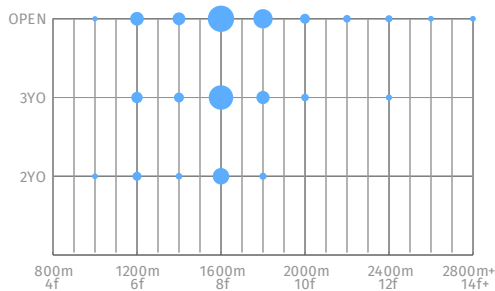

Dialed In x Dark Mission

RATING
Good

FARM
Darby Dan

FEE
USD 15,000

THIS IS A 20/20 MATCH

20/20

STALLION
Dialed In

LOCATION
Kentucky, USA

Aptitude Profile

Impact Profile

	Dialed In	Mineshaft	A.p. Indy	Storm Cat	Daring Bidder
Medaglia D'oro	X	X	2	2.2	X
El Prado	X	X	1.7	1	X
Miswaki	X	1.2	0.1	0.7	X
Hangin Round	X	X	X	0.6	X

Stallion Match Graded Stakes Winners with similar patterns

HORSE NAME	G1	G2	G3	E	CSI
Music Note F	5	0	0	0	26
Tempera F	1	1	0	0	26
Got Lucky F	1	0	1	0	21
Jump Start M	0	1	0	0	21
Deceptive Vision F	0	1	1	0	21
Outta Tune M	0	0	1	7	19
Telling M	2	0	0	0	18
America F	0	0	1	0	18
Strike Power M	0	1	0	22	18
Mr Havercamp M	0	2	1	15	18
Rock Fall M	2	1	0	22	16
Carrumba F	0	0	1	3	16
Rags To Riches F	4	0	0	0	15
Flashing F	2	0	1	0	15
Honor Code M	2	2	0	0	15
Jilbab F	1	0	0	0	15
Sweet Symphony F	1	0	0	0	15
Majestic Warrior M	1	0	0	0	15
A P Adventure F	1	0	1	0	15
Indian Vale F	1	1	2	0	15
Bond Holder M	1	0	0	0	15
Effnex M	1	3	1	0	15

Stallion	Stallion	Stallion	Stallion
Mineshaft	A.P. Indy	Seattle Slew	Bold Reasoning
		Weekend Surp...	My Charmer
		Mr. Prospector	Secretariat
		Prospector's...	Lassie Dear
		Up The Flagpole	Raise A Native
		Storm Bird	Gold Digger
		Storm Cat	Hoist The Flag
		Terlingua	The Garden Club
		Mt. Livermore	Northern Dancer
		Daring Bidder	South Ocean
		Sadler's Wells	Secretariat
		Lady Capulet	Crimson Saint
		Bailjumper	Blushing Groom
		Dubbed In	Flama Ardiente
		Mr. Prospector	Bold Bidder
		Hopespringse...	Daring Step
		Vice Regent	Northern Dancer
		Hangin Round	Fairy Bridge
			Sir Ivor
			Cap And Bells
			Damascus
			Court Circuit
			Silent Screen
			Society Singer
			Raise A Native
			Gold Digger
			Buckpasser
			Rose Bower
			Northern Dancer
			Victoria Regina
			Stage Door J...
			Auburn's Pride