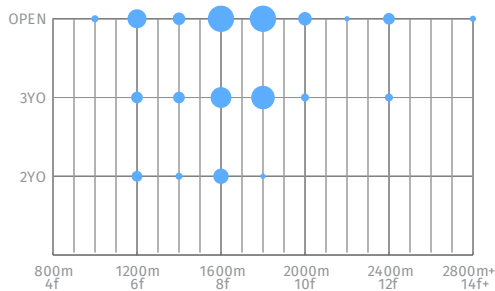

Curlin x Dark Mission

RATING
Good

FARM
Hill 'n Dale

FEE
USD 175,000

THIS IS A 20/20 MATCH

20/20

STALLION
Curlin

LOCATION
Kentucky, USA

Aptitude Profile