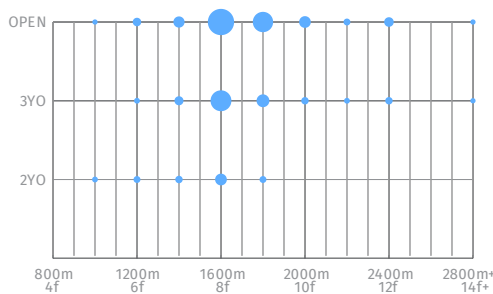

Mitole x Dark Mission

RATING
Good

FARM
-

FEE
USD 15,000

THIS IS A 20/20 MATCH

20/20

STALLION
Mitole

LOCATION
Kentucky, USA

Aptitude Profile

Impact Profile

	Mitole	Eskendereya	Giant's Causeway	Indian Charlie	Lady Diplomat
Medaglia D'oro	X	X	X	X	X
El Prado	X	X	0	X	X
Miswaki	X	X	1.4	1.4	X
Hangin Round	X	X	X	X	X

Stallion Match Graded Stakes Winners with similar patterns

HORSE NAME	G1	G2	G3	E	CSI
Irish Mission F	0	0	3	0	31
Naples Bay F	0	0	2	0	31
My Typhoon F	1	3	2	0	22
Eightfold Path M	0	0	1	0	21
Brody's Cause M	2	0	0	0	18
Carriage Trail F	1	0	1	0	18
Indian Firewater M	0	1	0	7	18
Caroline Thomas F	0	1	0	0	18
Global Access M	0	0	3	0	18
Shamardal M	4	1	0	0	15
Giant Oak M	2	0	0	0	15
Take Charge Brandi F	2	0	1	0	15
Maids Causeway F	1	1	1	0	15
Frost Giant M	1	0	2	0	15
Red Giant M	1	2	0	0	15
Swift Temper F	1	1	2	0	15
Internallyflawless F	1	0	0	0	15
Kung Fu Mambo M	1	0	0	0	15
Blueridge Mountain F	1	1	0	0	15
Imagining M	1	1	1	0	15
Naissance Royale F	0	3	1	0	15
Diamond Omi F	0	1	0	0	15

				Storm Cat	Storm Bird
			Giant's Caus...		Terlingua
				Mariah's Storm	Rahy
	Eskendereya				Immense
				Seattle Slew	Bold Reasoning
			Aldebaran Light		My Charmer
				Altair	Alydar
Mitole					Stellar Odyssey
				In Excess	Siberian Exp...
			Indian Charlie		Kantado
				Soviet Sojourn	Leo Castelli
	Indian Miss				Political Pa...
				Smoke Glacken	Two Punch
			Glacken's Gal		Majesty's Crown
				Lady Diplomat	Silver Deputy
					Mercedes Miss
				Sadler's Wells	Northern Dancer
					Fairy Bridge
			El Prado		Sir Ivor
				Lady Capulet	Cap And Bells
	Medaglia D'oro				Damascus
				Bailjumper	Court Circuit
			Cappucino Bay		Silent Screen
				Dubbed In	Society Singer
				Mr. Prospector	Raise A Native
			Miswaki		Gold Digger
				Hopespringse...	Buckpasser
					Rose Bower
	Dark Mission				Northern Dancer
				Vice Regent	Victoria Regina
			Hangin On A ...		Stage Door J...
				Hangin Round	Auburn's Pride