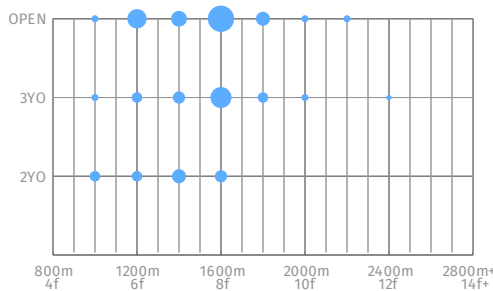

Justify x Dark Mission

RATING
Excellent

FARM
Coolmore - Ashford

FEE
USD 125,000

THIS IS A 20/20 MATCH

20/20

STALLION
Justify

LOCATION
Kentucky, USA

Aptitude Profile

Impact Profile

	Justify	Scat Daddy	Johannesburg	Ghostzapper	Voodoo Lily
Medaglia D'oro	X	X	X	X	X
El Prado	X	4.1	3.5	X	X
Miswaki	X	0	0.4	1.2	X
Hangin Round	X	X	X	X	X

Stallion Match Graded Stakes Winners with similar patterns

HORSE NAME	G1	G2	G3	E	CSI
Stefer F	0	0	1	0	22
River Seven M	0	0	2	0	21
Nickname F	1	0	0	7	15
Mr Melody M	1	0	1	0	15
Teuflesberg M	0	1	0	0	15
Hamoody M	0	1	0	0	15
Rabatash M	0	0	1	0	15
Baroness Thatcher F	0	0	1	0	15
Eaton's Gift M	0	2	0	0	15
African Skies F	0	0	1	0	15
Hudson Steele M	0	1	0	0	15
Ntini M	0	0	1	0	15
Handsome Mike M	0	2	0	0	15
Dice Flavor M	0	1	1	0	15
Flameaway M	0	0	1	0	15
Seahenge M	0	1	0	0	15
Strapping Groom M	1	0	1	0	14
La Traviata F	0	0	1	0	14
Azar M	0	1	0	3	14
Strike Power M	0	1	0	15	12
Rock Fall M	2	1	0	15	11
Madame Cactus F	0	1	0	7	11

Justify

Dark Mission

Scat Daddy

Stage Magic

Medaglia D'oro

Misty Mission

Johannesburg

Love Style

Ghostzapper

Magical Illu...

El Prado

Cappuccino Bay

Miswaki

Hangin On A ...

- Hennessy
- Storm Cat
- Island Kitty
- Myth
- Ogygian
- Yarn
- Mr. Prospector
- Raise A Native
- Gold Digger
- Nijinsky
- Personable Lady
- Likeable Style
- Deputy Minister
- Awesome Again
- Primal Force
- Baby Zip
- Relaunch
- Pulpit
- Thirty Zip
- Magical Illu...
- A.P. Indy
- Voodoo Lily
- Preach
- Sadler's Wells
- Baldski
- Lady Capulet
- Cap The Moment
- Bailjumper
- Northern Dancer
- Dubbed In
- Fairy Bridge
- Mr. Prospector
- Sir Ivor
- Hopespringse...
- Cap And Bells
- Vice Regent
- Society Singer
- Hangin Round
- Raise A Native
- Gold Digger
- Buckpasser
- Rose Bower
- Northern Dancer
- Victoria Regina
- Stage Door J...
- Auburn's Pride