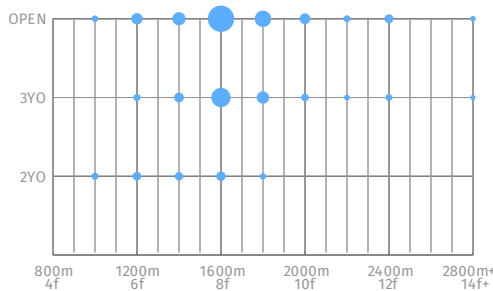

Impact Profile

	First Samurai	Giant's Causeway	Storm Cat	Dixieland Band	Mavera
Medaglia D'oro	X	X	2.2	2.6	X
El Prado	X	0	1	0.6	X
Miswaki	X	1.4	0.7	0.7	X
Hangin Round	X	X	0.6	X	X

Stallion Match Graded Stakes Winners with similar patterns