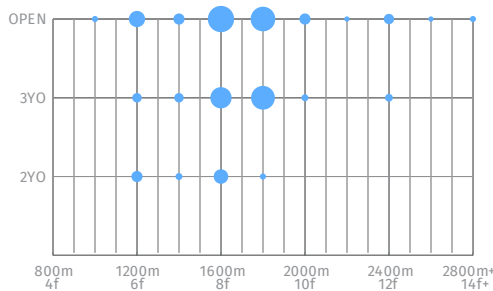

Lookin At Lucky x Dark Mission

RATING
Good

FARM
Coolmore - Ashford

FEE
USD 20,000

THIS IS A 20/20 MATCH

20/20

STALLION
Lookin At Lucky

LOCATION
Kentucky, USA

Aptitude Profile