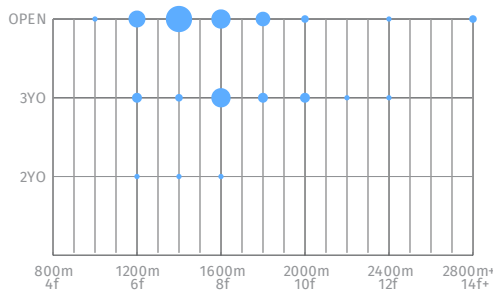

Maximum Security x Dark Mission

RATING
Good

FARM
Coolmore - Ashford

FEE
USD 20,000

STALLION
Maximum Security

LOCATION
Kentucky, USA

Aptitude Profile

Impact Profile

	Maximum Security	New Year's Day	Street Cry	Anasheed	Rugosa
Medaglia D'oro	X	X	7.7	X	X
El Prado	X	X	2.4	X	X
Miswaki	X	X	0.8	X	X
Hangin Round	X	X	X	X	X

Stallion Match Graded Stakes Winners with similar patterns

HORSE NAME	G1	G2	G3	E	CSI
Whobegotyou M	2	6	0	0	18
Saamidd M	0	1	0	0	18
Ambience F	0	1	0	0	18
Predatory Pricer M	0	1	1	0	15
Eight Street M	0	1	1	0	15
Sea Lord M	0	1	0	0	15
Princess Highway F	0	1	1	0	15
Qewy M	0	0	2	0	15
Stay With Me F	1	0	0	3	14
Ocho Ocho Ocho M	0	0	1	3	12
Oh Susanna F	4	1	0	0	10
Trekking M	2	1	1	0	10
Here Comes Ben M	1	0	0	0	10
Street Sounds F	0	1	0	3	10
Ice Cream Silence F	0	0	1	0	10
Cigar Street M	0	0	1	0	10
Street Story F	0	0	2	0	10
Cali Star F	0	0	1	3	10
Glenville Gardens M	0	1	0	3	10
Scarlet Billows F	0	0	1	0	10
Rageese M	0	0	1	0	10
Hence M	0	0	2	0	10

Maximum Security

New Year's Day

Lil Indy

Dark Mission

Medaglia D'oro

Misty Mission

Street Cry

Justwhistled...

Anasheed

Cresta Lil

El Prado

Cappuccino Bay

Miswaki

Hangin On A ...

Machiavellian

Helen Street

Dixie Union

General Jeanne

A.P. Indy

Flagbird

Cresta Rider

Rugosa

Sadler's Wells

Lady Capulet

Bailjumper

Dubbed In

Mr. Prospector

Hopespringse...

Vice Regent

Hangin Round

Mr. Prospector

Coup De Folie

Troy

Waterway

Dixieland Band

She's Tops

Honour And G...

Ahpo Hel

Seattle Slew

Weekend Surp...

Nureyev

Up The Flagpole

Northern Dancer

Thoroly Blue

Double Jay

Rose

Northern Dancer

Fairy Bridge

Sir Ivor

Cap And Bells

Damascus

Court Circuit

Silent Screen

Society Singer

Raise A Native

Gold Digger

Buckpasser

Rose Bower

Northern Dancer

Victoria Regina

Stage Door J...

Auburn's Pride