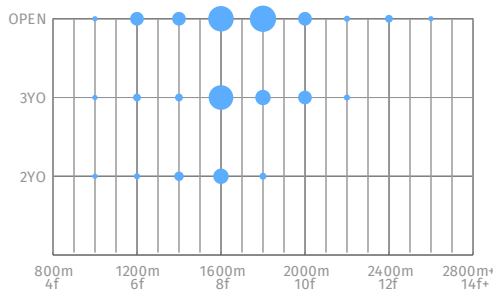

Liam's Map x Deceptive Vision

RATING
Excellent

FARM
Lane's End

FEE
USD 30,000

THIS IS A 20/20 MATCH

20/20

STALLION
Liam's Map

LOCATION
Kentucky, USA

Aptitude Profile