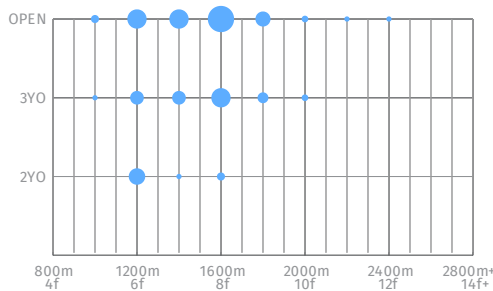

Kantharos x Deceptive Vision

RATING
Good

FARM
Hill 'n Dale

FEE
USD 30,000

THIS IS A 20/20 MATCH

20/20

STALLION
Kantharos

LOCATION
Kentucky, USA

Aptitude Profile