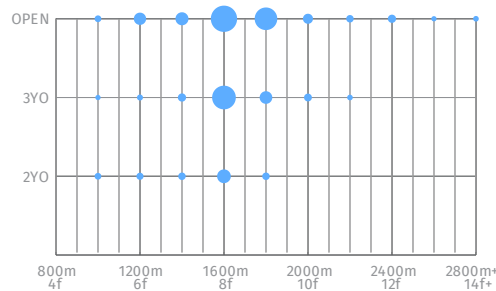

Broken Vow x Deceptive Vision

RATING
Outstanding

FARM

FEE
USD 25,000

THIS IS A 20/20 MATCH
20/20

STALLION
Broken Vow

LOCATION
Kentucky, USA

Aptitude Profile

Impact Profile

	Broken Vow	Unbridled	Fappiano	Nijinsky	Strike A Pose
A.p. Indy	1.1	1.2	1.4	0.3	1.1
Seattle Slew	0.5	0.8	0.6	0.2	0.2
Smart Strike	9.7	1	1.2	0.7	3.8
Forleana	X	X	X	X	X

Stallion Match Graded Stakes Winners with similar patterns

HORSE NAME	G1	G2	G3	E	CSI
Brulay F	0	0	1	7	26
Symphony Sid M	0	0	1	18	24
Jimanator M	0	0	1	31	22
Soaring Empire M	0	0	1	33	20
Sky Kingdom M	0	0	2	18	19
La Verita F	0	1	0	18	19
Bohemian Lady F	0	0	1	15	19
Halfbridled F	2	1	0	3	18
Ruby's Reception F	0	1	0	22	18
Together Indy M	0	1	0	15	18
Awesome Chic F	0	0	1	15	17
Royal Delta F	6	3	1	33	16
Mushka F	1	1	1	18	16
Ravel M	0	0	1	18	16
Charity Belle F	0	0	1	33	16
Quiet Business F	0	0	1	18	16
Emollient F	4	0	0	18	15
Manistique F	3	6	0	0	15
Dullahan M	3	0	0	0	15
First Defence M	1	0	1	15	15
Mine That Bird M	1	0	1	3	15
Emerging Talent M	1	0	0	31	15

Broken Vow

- Unbridled
- Wedding Vow
- A.P. Indy
- Deceptive Vi...
- Eye Of The S...

Fappiano

- Gana Facil
- Nijinsky
- Seattle Slew
- Weekend Surp...
- Smart Strike
- Queen Of Egypt

Mr. Prospector

- Killaloe
- Le Fabuleux
- Charedi
- Northern Dancer
- Flaming Page
- Blushing Groom
- Wedding Picture
- Strike A Pose
- Bold Reasoning
- My Charmer
- Secretariat
- Lassie Dear
- Mr. Prospector
- Classy 'N Smart
- Vice Regent
- Forleana

- Raise A Native
- Gold Digger
- Dr. Fager
- Grand Splendor
- Wild Risk
- Anguar
- In Reality
- Magic
- Nearctic
- Natalma
- Bull Page
- Flaring Top
- Red God
- Runaway Bride
- Iron Ruler
- Take A Stand
- Boldnesian
- Reason To Earn
- Poker
- Fair Charmer
- Bold Ruler
- Somethingroyal
- Buckpasser
- Gay Missile
- Raise A Native
- Gold Digger
- Smarten
- No Class
- Northern Dancer
- Victoria Regina
- Forum
- Oleana