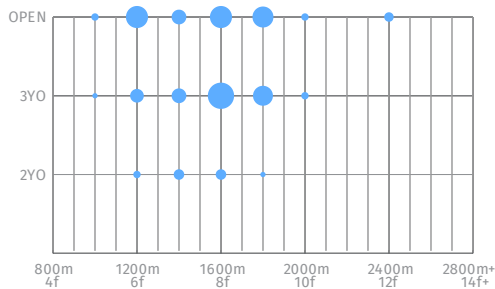

Practical Joke x Deceptive Vision

RATING
Excellent

FARM
Coolmore - Ashford

FEE
USD 22,500

THIS IS A 20/20 MATCH
20/20

STALLION
Practical Joke

LOCATION
Kentucky, USA

Aptitude Profile

Impact Profile

	Practical Joke	Into Mischief	Harlan's Holiday	Distorted Humor	Careless Halo
A.p. Indy	X	1.2	0.8	4	X
Seattle Slew	X	1.4	0.5	2.2	X
Smart Strike	X	X	X	X	X
Forleana	X	X	X	X	X

Stallion Match Graded Stakes Winners with similar patterns

HORSE NAME	G1	G2	G3	E	CSI
Brethren M	0	0	1	15	26
Dramedy M	0	1	0	15	26
Joking M	1	1	0	15	24
Painting F	0	0	1	15	24
Any Given Saturday M	1	2	0	15	22
Z Humor M	0	0	1	15	22
Endorsement M	0	0	2	15	22
Ironicus M	0	2	1	15	22
Honorable Duty M	0	1	2	15	22
Willcox Inn M	0	1	2	3	18
Good Samaritan M	0	3	0	0	18
Harlan Punch M	0	0	1	0	18
Largent M	0	1	0	0	18
Miss Mischief F	0	1	0	3	17
Calgary Cat M	0	2	1	18	16
Funny Cide M	3	0	2	7	15
Lukes Alley M	1	1	1	15	15
Cloud Computing M	1	0	0	15	15
Saratoga Sinner M	0	0	1	7	15
Riley Tucker M	0	0	1	0	15
My Special J's F	0	1	0	0	15
Second City M	0	0	1	7	15

Practical Joke

- Harlan's Hol...
- Into Mischief
- Leslie's Lady
- Distorted Humor
- Halo Humor
- Gilded Halo
- Seattle Slew
- A.P. Indy
- Weekend Surp...
- Deceptive Vi...
- Eye Of The S...
- Queen Of Egypt

Harlan

- Christmas In...
- Tricky Creek
- Crystal Lady
- Forty Niner
- Danzig's Beauty
- Gilded Time
- Careless Halo
- Bold Reasoning
- My Charmer
- Secretariat
- Lassie Dear
- Mr. Prospector
- Classy 'N Smart
- Vice Regent
- Forleana

Storm Cat

- Country Romance
- Affirmed
- Dowager
- Clever Trick
- Battle Creek...
- Stop The Music
- One Last Bird
- Mr. Prospector
- File
- Danzig
- Sweetest Chant
- Timeless Moment
- Gilded Lilly
- Sunny's Halo
- Careless Moment
- Boldnesian
- Reason To Earn
- Poker
- Fair Charmer
- Bold Ruler
- Somethingroyal
- Buckpasser
- Gay Missile
- Raise A Native
- Gold Digger
- Smarten
- No Class
- Northern Dancer
- Victoria Regina
- Forum
- Oleana