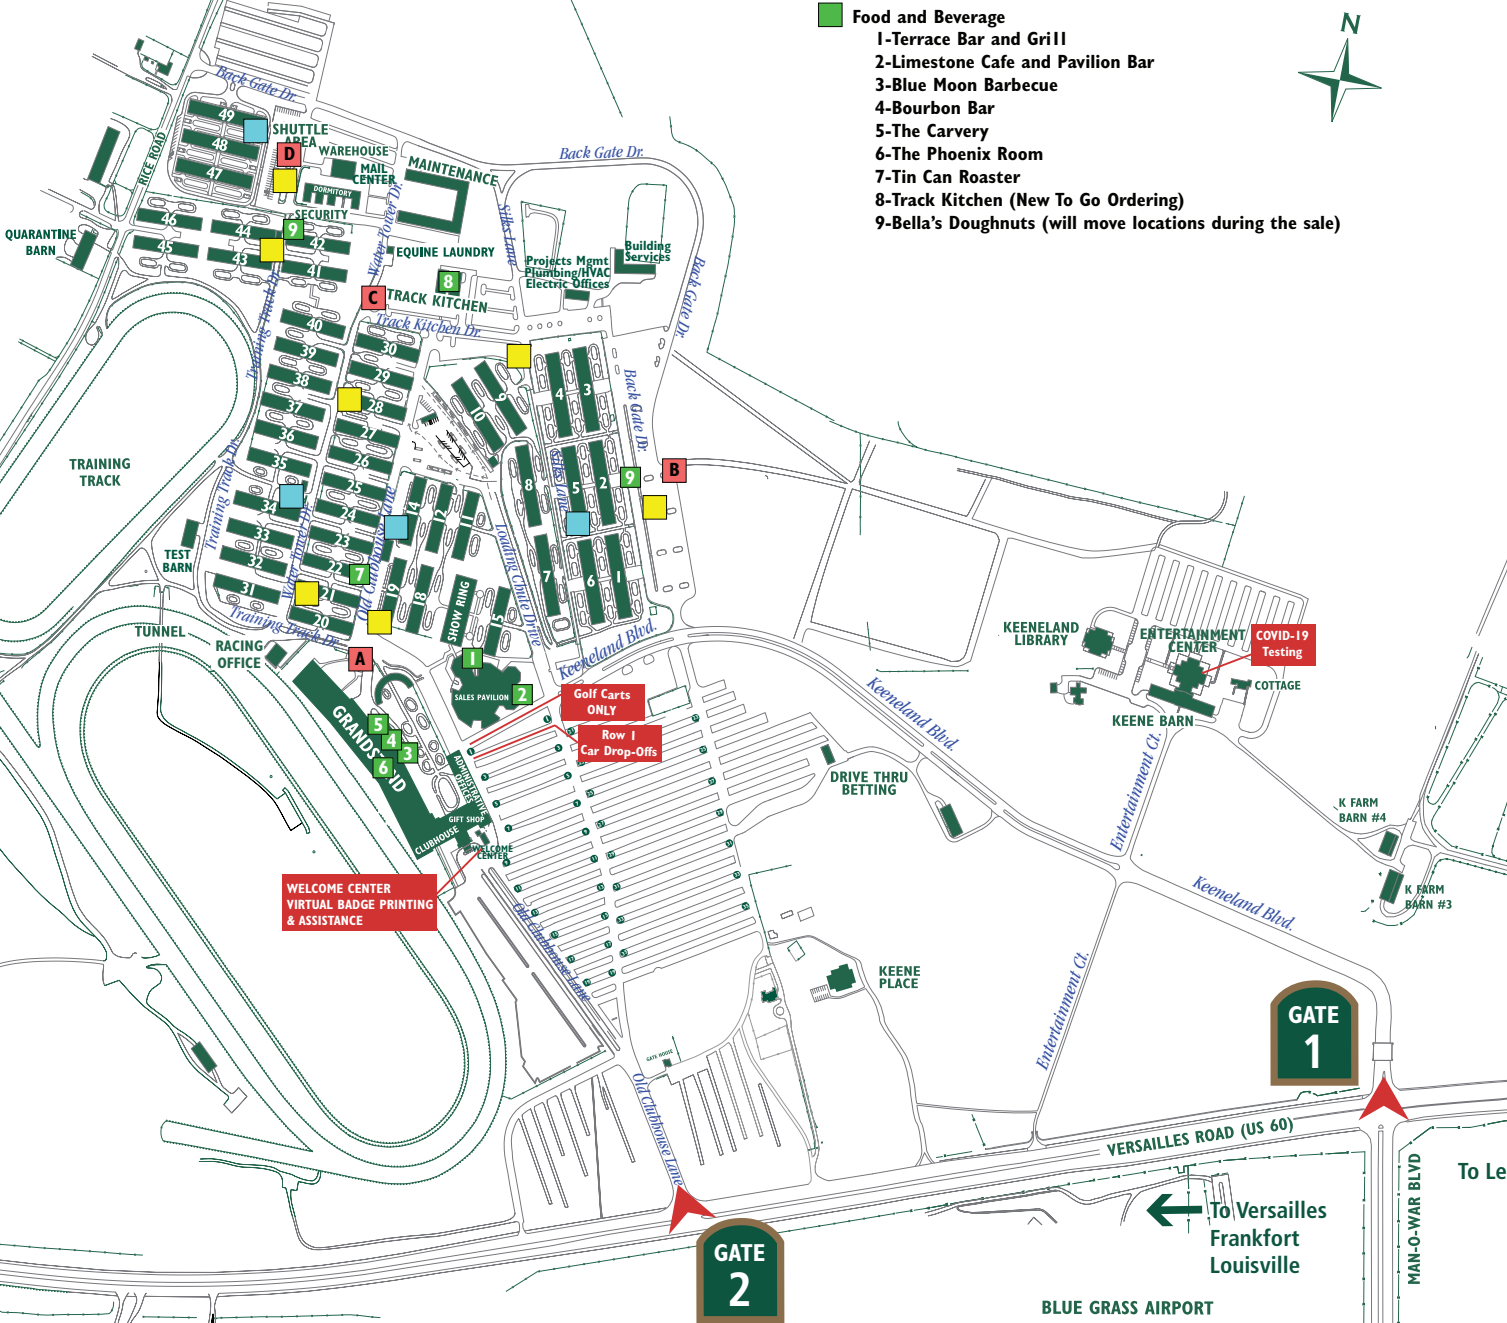

To Louisville  
Old Frankfort

- Water Refill Station
- Complimentary Bottled Water
- Catering Drop-Off Locations
- Food and Beverage

- 1-Terrace Bar and Grill
- 2-Limestone Cafe and Pavilion Bar
- 3-Blue Moon Barbecue
- 4-Bourbon Bar
- 5-The Carvery
- 6-The Phoenix Room
- 7-Tin Can Roaster
- 8-Track Kitchen (New To Go Ordering)
- 9-Bella's Doughnuts (will move locations during the sale)

WELCOME CENTER  
VIRTUAL BADGE PRINTING  
& ASSISTANCE

Golf Carts  
ONLY  
Row I  
Car Drop-Offs

GATE  
1

GATE  
2

VERSAILLES ROAD (US 60)

To Versailles  
Frankfort  
Louisville

BLUE GRASS AIRPORT

MAN-O-WAR BLVD

To Lexington