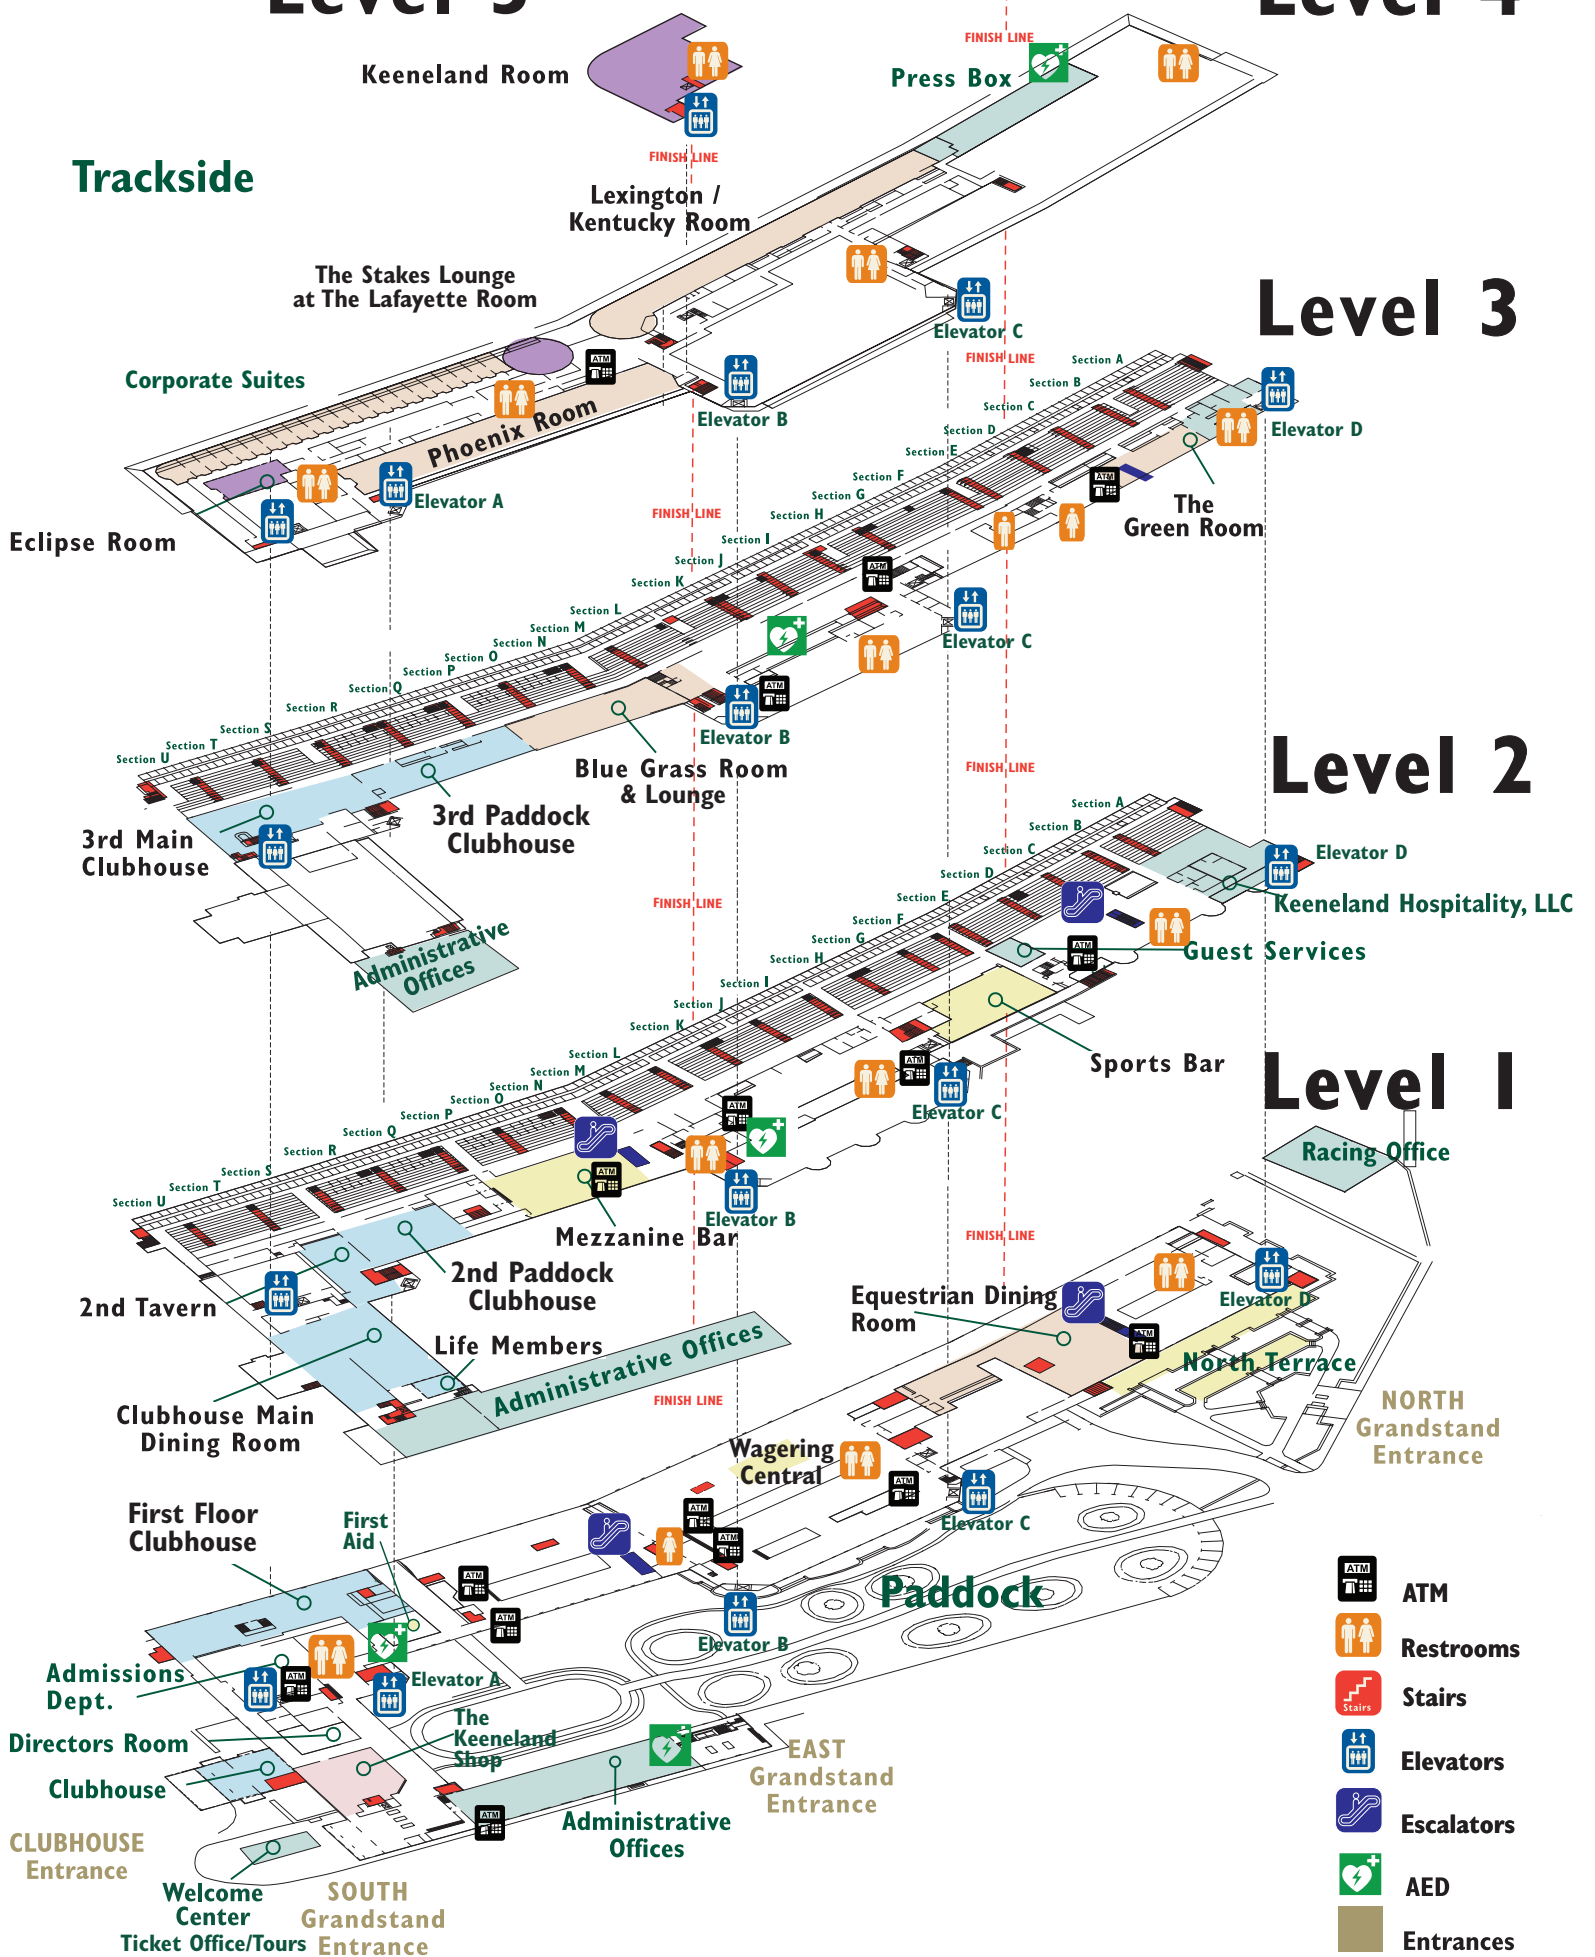

Keeneland Grandstand Diagram

Level 5

Level 4

Trackside

Level 3

Level 2

Level 1

-  ATM
-  Restrooms
-  Stairs
-  Elevators
-  Escalators
-  AED
-  Entrances
-  Dining Rooms and Bar Areas